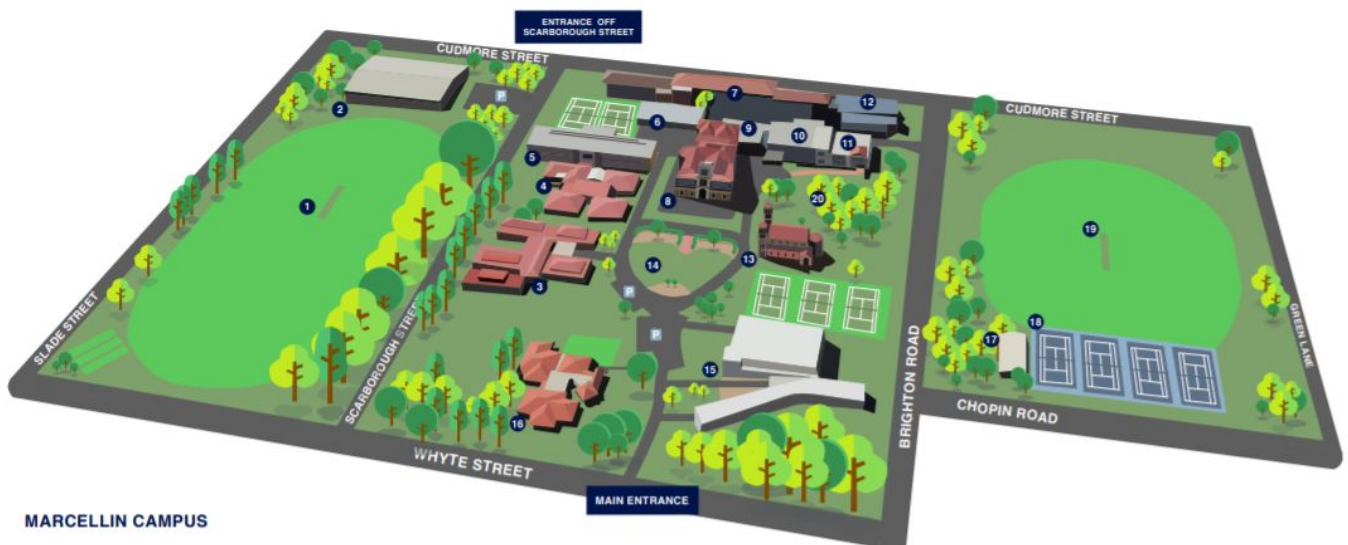

CHAMPAGNAT CAMPUS

- | | |
|--|--|
| 1 Art Centre | 10 Health Care & Student Services |
| 2 Maintenance Office | 11 Marymount |
| 3 Technology Centre | 12 Marihes |
| 4 Gymnasium | 13 Good Samaritan Centre |
| 5 Marcellin Resource Centre | 14 La Valla (Food Tech) |
| 6 Rivat Science Centre | 15 Drop Off Zone & Parking |
| 7 Music Centre | 16 Main Oval (Cricket/Football/Soccer) |
| 8 Le Rosey | 17 Hearts Village |
| 9 L'Hermitage (Front Office/Reception) | 18 Tennis Courts |
| | P Parking Spaces |

Sacred Heart College
Champagnat Campus

28 Percy Avenue,
Mitchell Park,
SA, 5043

(08) 8350 2500

www.shc.sa.edu.au

Sacred Heart College Marcellin Campus 195 Brighton Road, Somerton Park

MARCELLIN CAMPUS

- | | |
|---|---|
| 1 Main Oval (Cricket/Football) | 11 Art/Design |
| 2 Br Joseph McAteer Centre | 12 Marcellin Learning Centre |
| 3 La Valla House (Girls Boarding House) | 13 Chapel |
| 4 Marian Wing (Boys Boarding House) | 14 Heart Lawn |
| 5 Br Denis Wright House (Health Care Centre, Boys Boarding, Boarder Dining) | 15 Br Stephen Debourg Performing Arts Centre |
| 6 Science Block | 16 Brother's Residence |
| 7 Champagnat Wing | 17 Change Rooms (Brighton Road) |
| 8 Parings Hall (Reception) | 18 Netball/Tennis Courts (Brighton Road) |
| 9 VET Office, Heads of House & Canteen | 19 Brighton Road Oval (Cricket/Football/Soccer) |
| 10 Library/Technology | 20 Walter Park |
| | P Parking Spaces |