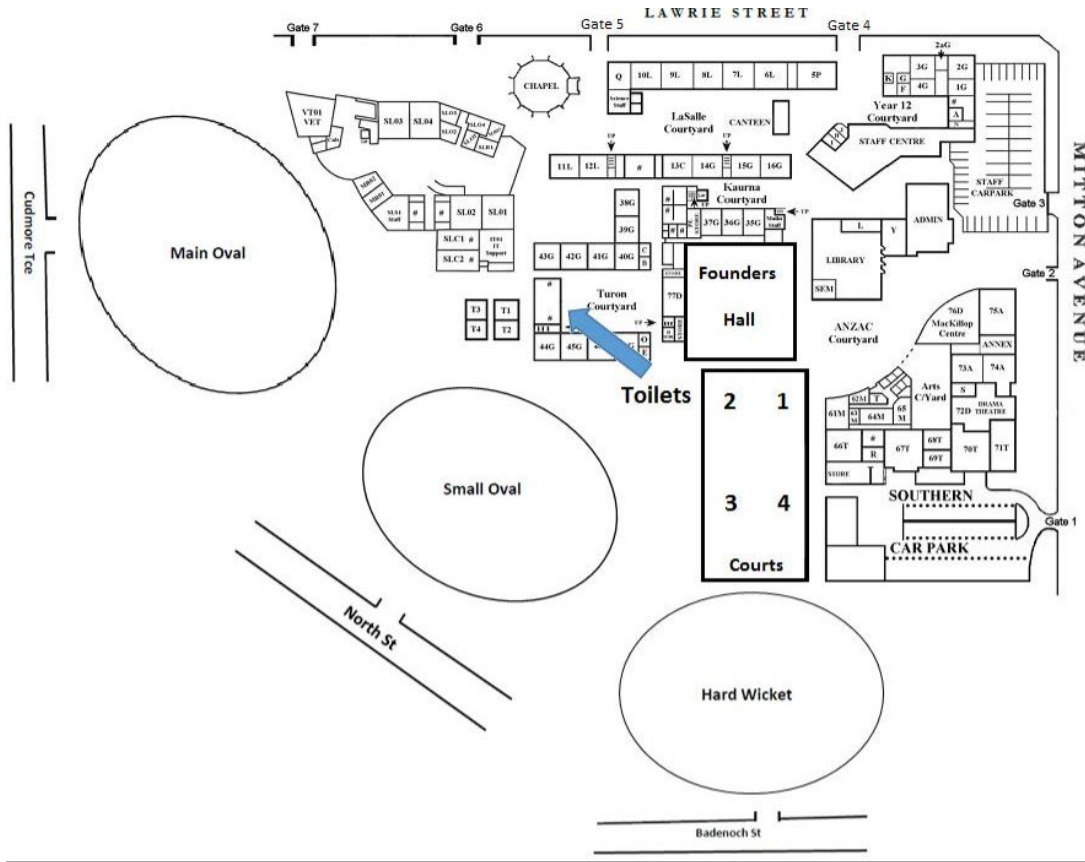

St Michael's College 15 Mitton Ave, Henley Beach

St Aloysius College 53 Wakefield St, Adelaide