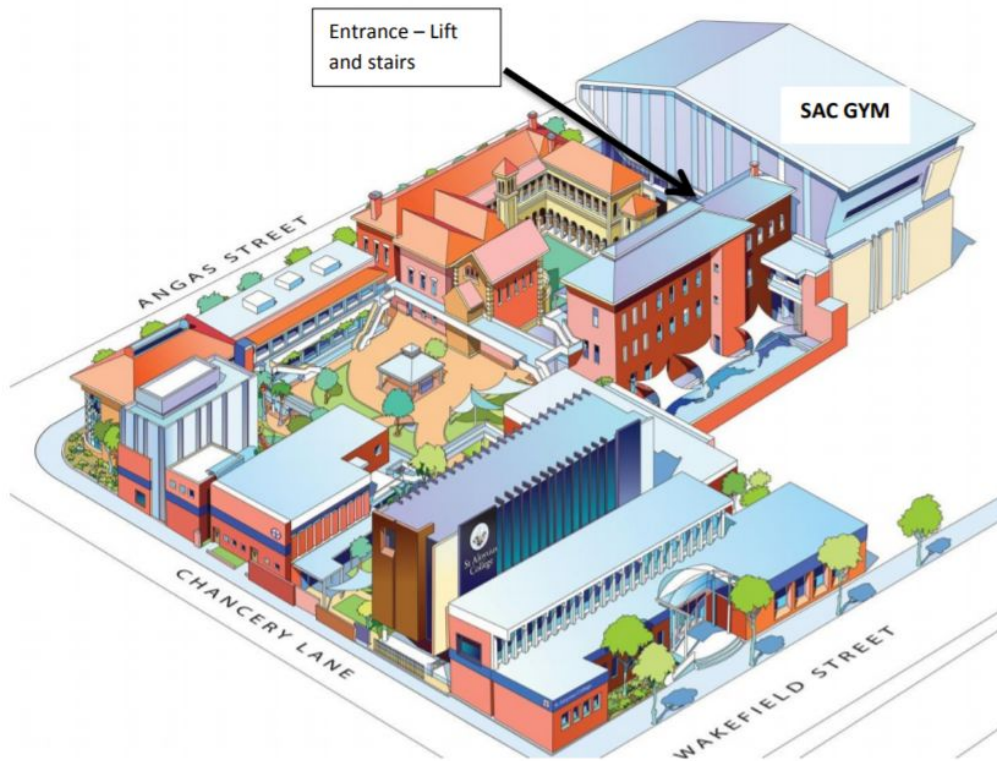

St Aloysius College

53 Wakefield St, Adelaide