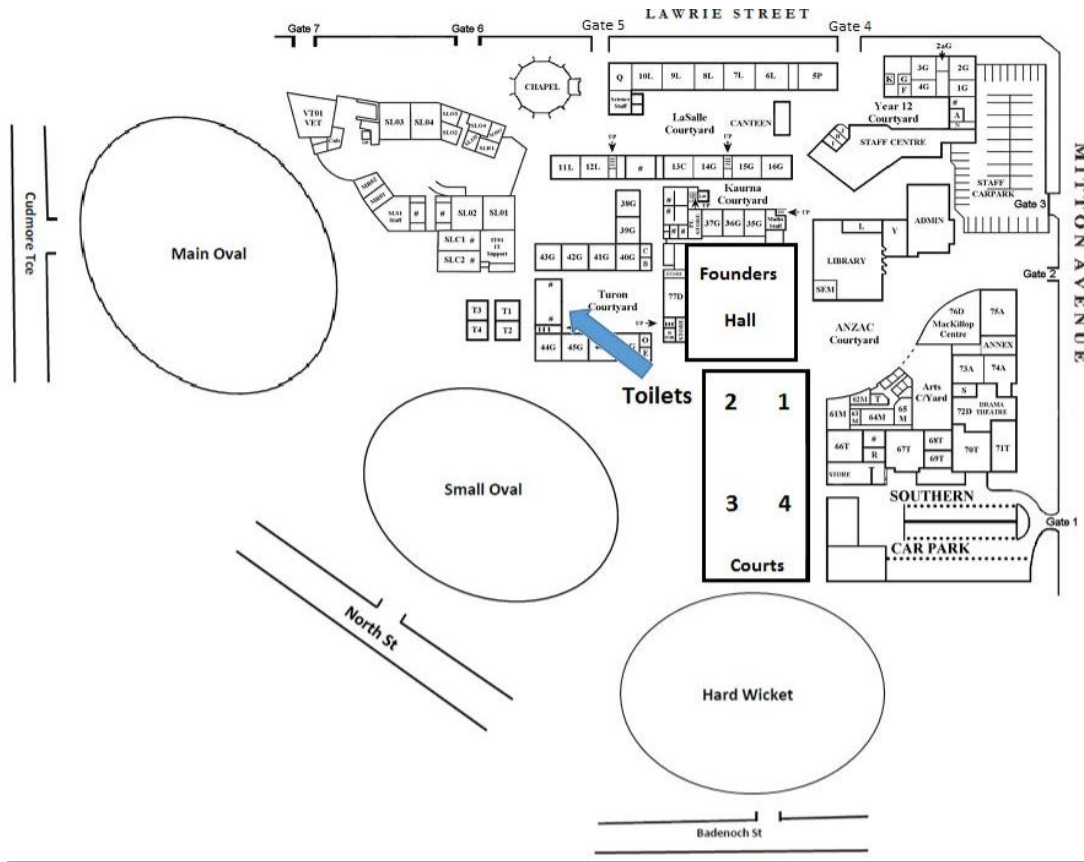

St Michael's College

15 Mitton Ave, Henley Beach