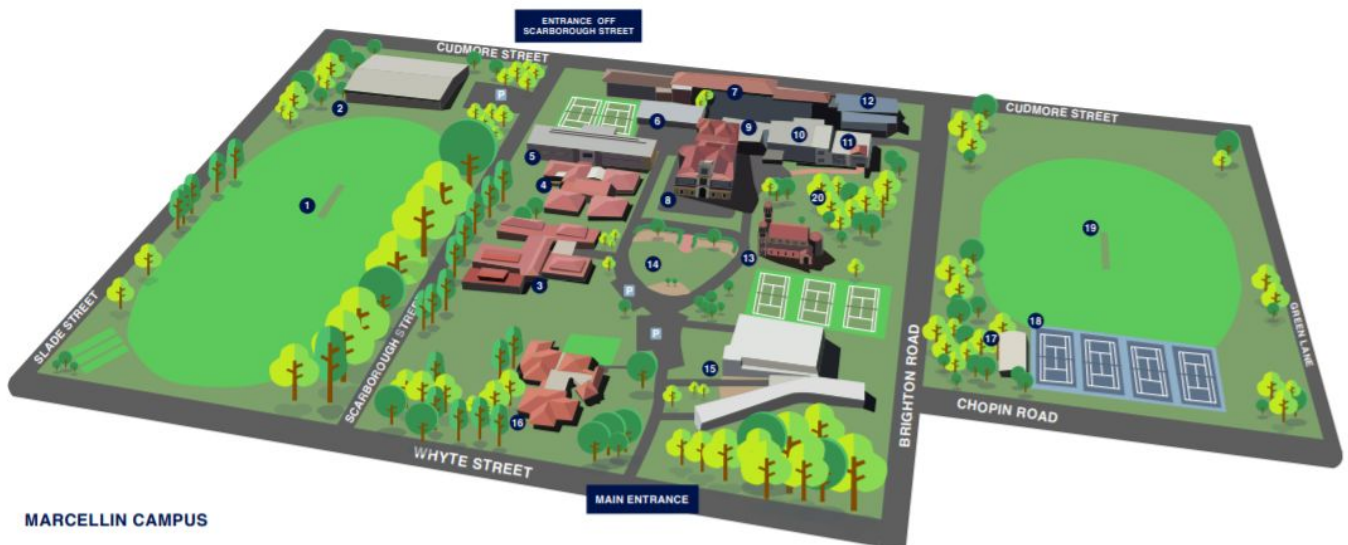

Sacred Heart College Champagnat Campus 28 Percy Avenue, Mitchell Park

CHAMPAGNAT CAMPUS

- | | |
|--|--|
| 1 Art Centre | 10 Health Care & Student Services |
| 2 Maintenance Office | 11 Marymount |
| 3 Technology Centre | 12 Marihes |
| 4 Gymnasium | 13 Good Samaritan Centre |
| 5 Marcellin Resource Centre | 14 La Valla (Food Tech) |
| 6 Rivat Science Centre | 15 Drop Off Zone & Parking |
| 7 Music Centre | 16 Main Oval (Cricket/Football/Soccer) |
| 8 Le Rosey | 17 Hearts Village |
| 9 L'Hermitage (Front Office/Reception) | 18 Tennis Courts |
| | P Parking Spaces |

Sacred Heart College
Champagnat Campus

28 Percy Avenue,
Mitchell Park,
SA, 5043

(08) 8350 2500

www.shc.sa.edu.au

Sacred Heart College Marcellin Campus 195 Brighton Road, Somerton Park

MARCELLIN CAMPUS

- | | |
|---|---|
| 1 Main Oval (Cricket/Football) | 11 Art/Design |
| 2 Br Joseph McAteer Centre | 12 Marcellin Learning Centre |
| 3 La Valla House (Girls Boarding House) | 13 Chapel |
| 4 Marian Wing (Boys Boarding House) | 14 Heart Lawn |
| 5 Br Denis Wright House (Health Care Centre, Boys Boarding, Boarder Dining) | 15 Br Stephen Debourg Performing Arts Centre |
| 6 Science Block | 16 Brother's Residence (Brighton Road) |
| 7 Champagnat Wing | 17 Change Rooms (Brighton Road) |
| 8 Parings Hall (Reception) | 18 Netball/Tennis Courts (Brighton Road) |
| 9 VET Office, Heads of House & Canteen | 19 Brighton Road Oval (Cricket/Football/Soccer) |
| 10 Library/Technology | 20 Walter Park |
| | P Parking Spaces |