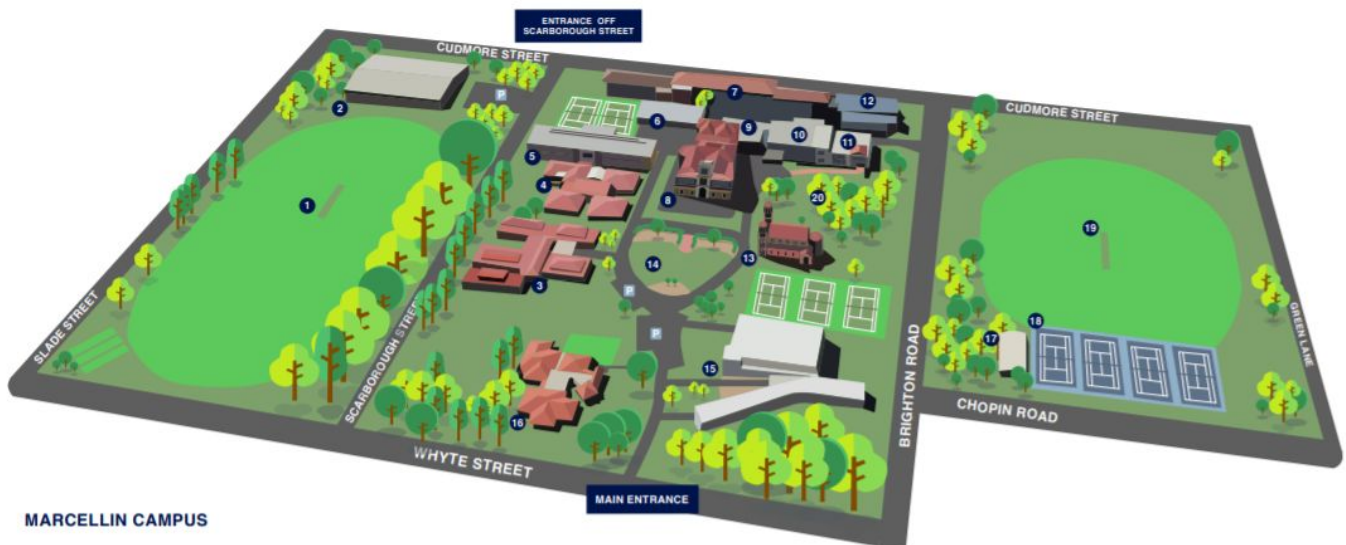

Sacred Heart College Marcellin Campus 195 Brighton Road, Somerton Park

MARCELLIN CAMPUS

1 Main Oval (Cricket/Football)	11 Art/Design
2 Br Joseph McAteer Centre	12 Marcellin Learning Centre
3 La Valla House (Girls Boarding House)	13 Chapel
4 Marian Wing (Boys Boarding House)	14 Heart Lawn
5 Br Denis Wright House (Health Care Centre, Boys Boarding, Boarder Dining)	15 Br Stephen Debourg Performing Arts Centre
6 Science Block	16 Brother's Residence (Brighton Road)
7 Champagnat Wing	17 Change Rooms (Brighton Road)
8 Parings Hall (Reception)	18 Netball/Tennis Courts (Brighton Road)
9 VET Office, Heads of House & Canteen	19 Brighton Road Oval (Cricket/Football/Soccer)
10 Library/Technology	20 Walter Park
	P Parking Spaces

Sacred Heart College
Marcellin Campus

195 Brighton Road,
Somerton Park,
SA, 5044

(08) 8350 2500

www.shc.sa.edu.au