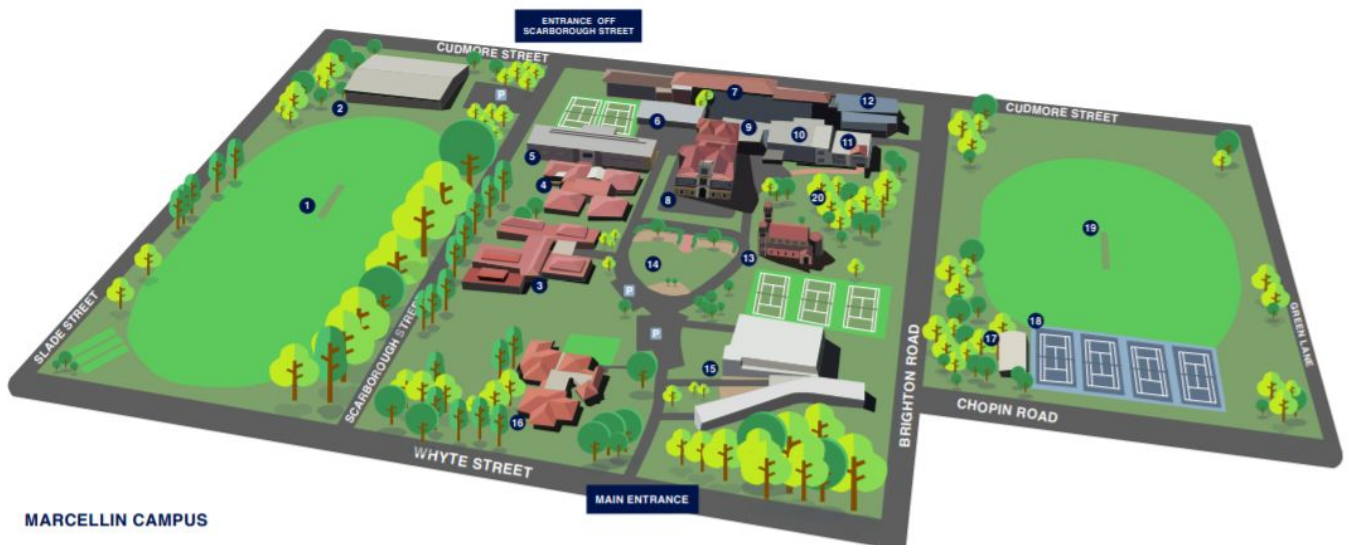

CHAMPAGNAT CAMPUS

- | | |
|--|--|
| 1 Art Centre | 10 Health Care & Student Services |
| 2 Maintenance Office | 11 Marymount |
| 3 Technology Centre | 12 Marihes |
| 4 Gymnasium | 13 Good Samaritan Centre |
| 5 Marcellin Resource Centre | 14 La Valla (Food Tech) |
| 6 Rivat Science Centre | 15 Drop Off Zone & Parking |
| 7 Music Centre | 16 Main Oval (Cricket/Football/Soccer) |
| 8 Le Rosey | 17 Hearts Village |
| 9 L'Hermitage (Front Office/Reception) | 18 Tennis Courts |
| | P Parking Spaces |

Sacred Heart College
Champagnat Campus

28 Percy Avenue,
Mitchell Park,
SA, 5043

(08) 8350 2500

www.shc.sa.edu.au

Sacred Heart College Marcellin Campus 195 Brighton Road, Somerton Park

MARCELLIN CAMPUS

- | | |
|---|---|
| 1 Main Oval (Cricket/Football) | 11 Art/Design |
| 2 Br Joseph McAteer Centre | 12 Marcellin Learning Centre |
| 3 La Valla House (Girls Boarding House) | 13 Chapel |
| 4 Marian Wing (Boys Boarding House) | 14 Heart Lawn |
| 5 Br Denis Wright House (Health Care Centre, Boys Boarding, Boarder Dining) | 15 Br Stephen Debourg Performing Arts Centre |
| 6 Science Block | 16 Brother's Residence (Brighton Road) |
| 7 Champagnat Wing | 17 Change Rooms (Brighton Road) |
| 8 Parings Hall (Reception) | 18 Netball/Tennis Courts (Brighton Road) |
| 9 VET Office, Heads of House & Canteen | 19 Brighton Road Oval (Cricket/Football/Soccer) |
| 10 Library/Technology | 20 Walter Park |
| | P Parking Spaces |