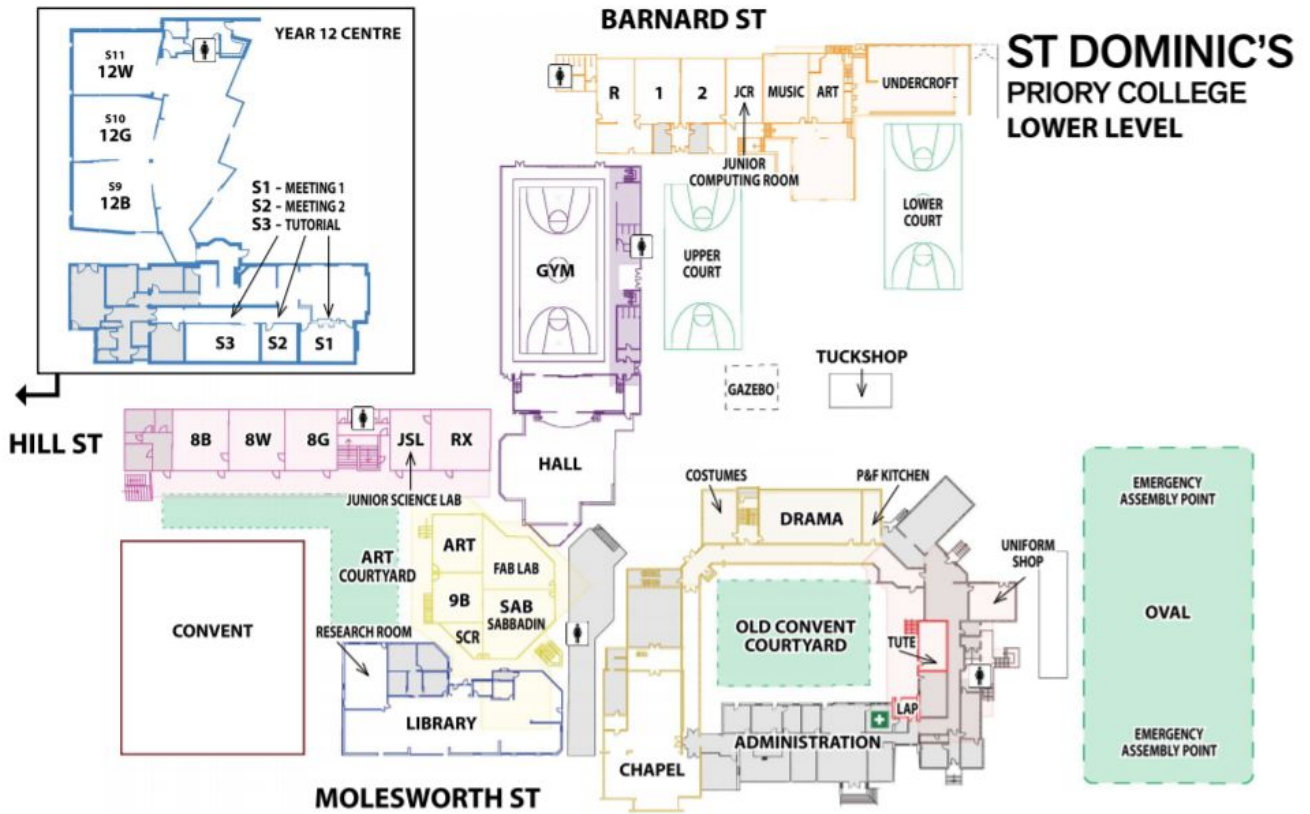

St Dominic's Priory College
119/139 Molesworth St, North Adelaide