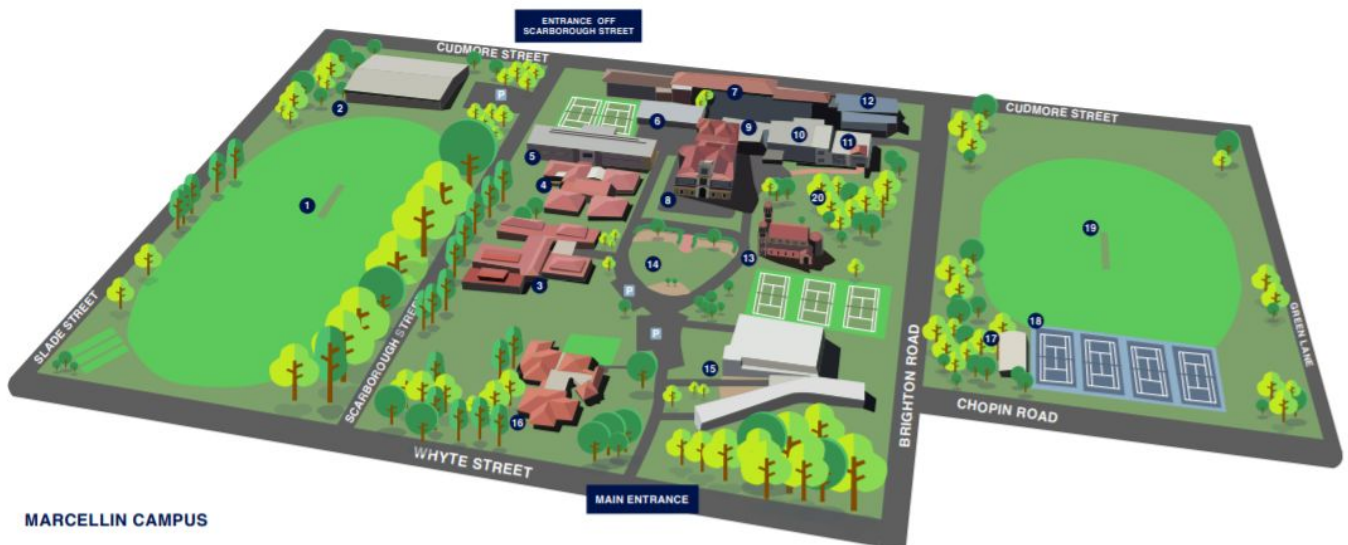

Sacred Heart College Marcellin Campus 195 Brighton Road, Somerton Park

MARCELLIN CAMPUS

1 Main Oval (Cricket/Football)	11 Art/Design
2 Br Joseph McAteer Centre	12 Marcellin Learning Centre
3 La Valla House (Girls Boarding House)	13 Chapel
4 Marian Wing (Boys Boarding House)	14 Heart Lawn
5 Br Denis Wright House (Health Care Centre, Boys Boarding, Boarder Dining)	15 Br Stephen Debourg Performing Arts Centre
6 Science Block	16 Brother's Residence (Brighton Road)
7 Champagnat Wing	17 Change Rooms (Brighton Road)
8 Parings Hall (Reception)	18 Netball/Tennis Courts (Brighton Road)
9 VET Office, Heads of House & Canteen	19 Brighton Road Oval (Cricket/Football/Soccer)
10 Library/Technology	20 Walter Park
	P Parking Spaces

Sacred Heart College
Marcellin Campus

195 Brighton Road,
Somerton Park,
SA, 5044

(08) 8350 2500

www.shc.sa.edu.au