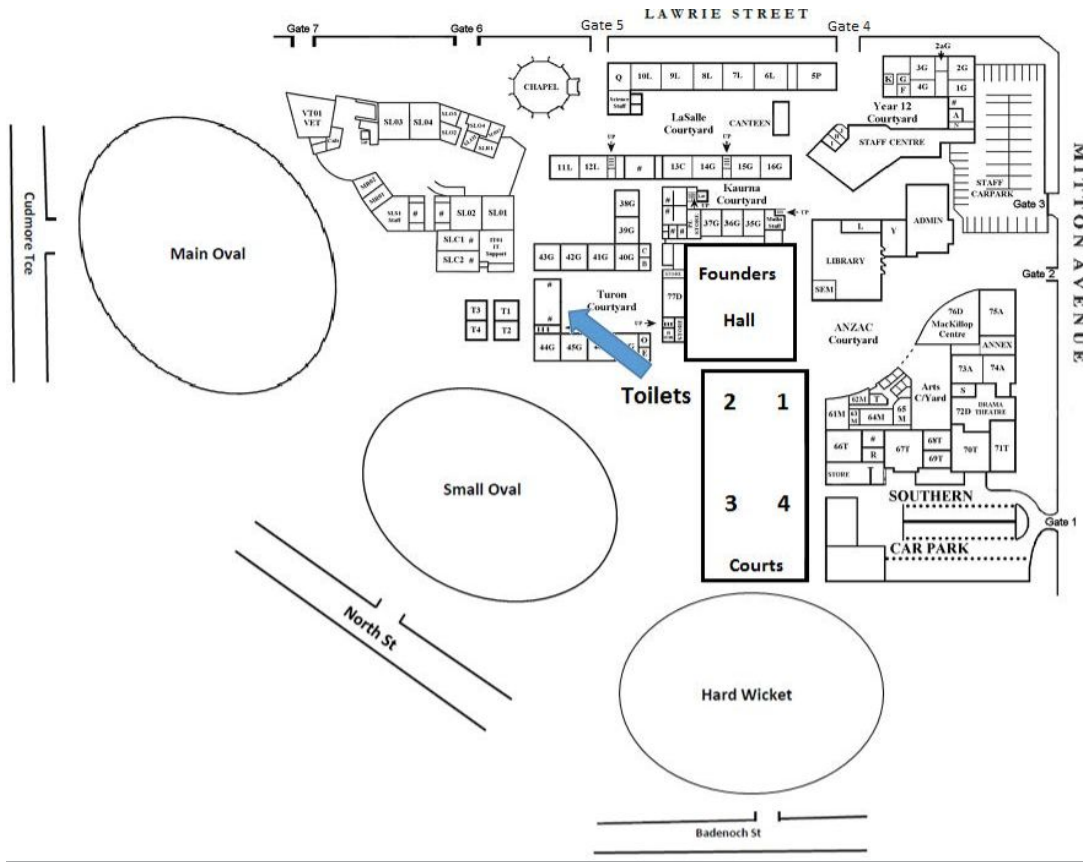

St Michael's College

15 Mitton Ave, Henley Beach