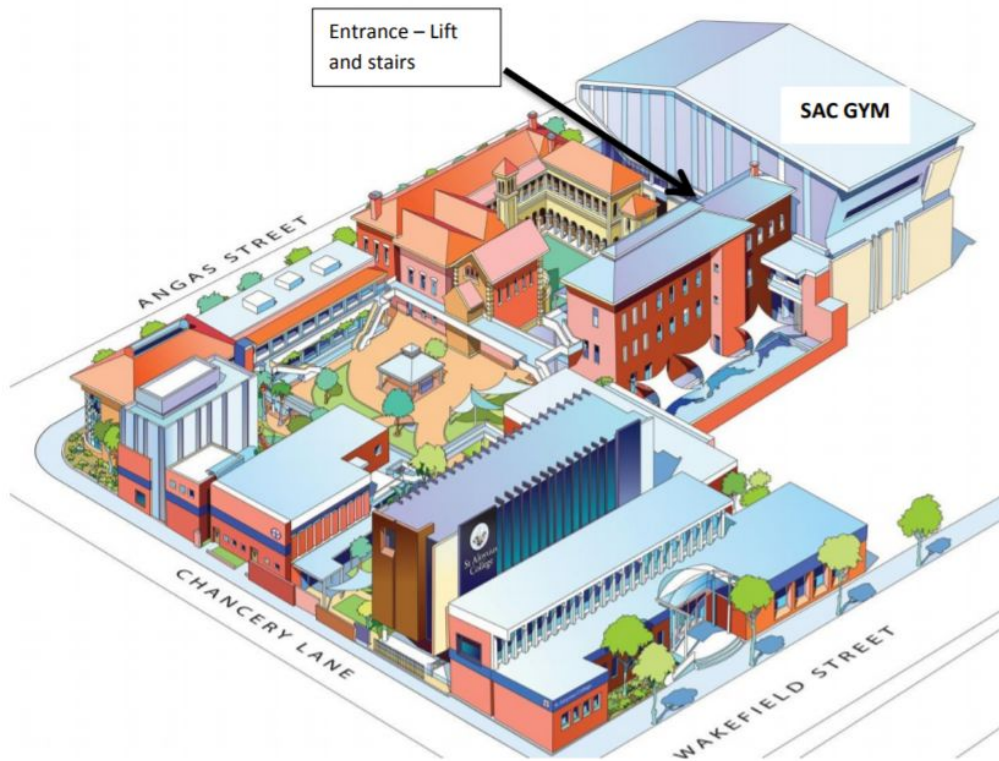

St Aloysius College

53 Wakefield St, Adelaide