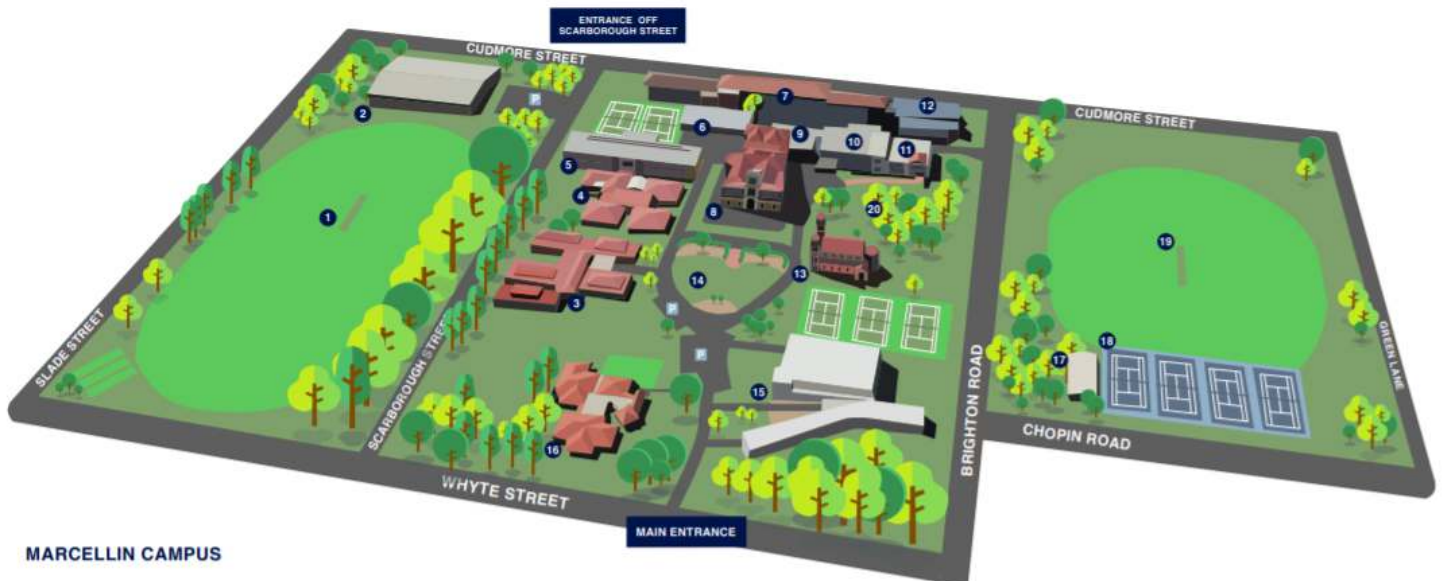

Sacred Heart College Champagnat Campus 28 Percy Avenue, Mitchell Park

CHAMPAGNAT CAMPUS

- | | |
|--|--|
| 1 Art Centre | 10 Health Care & Student Services |
| 2 Maintenance Office | 11 Marymount |
| 3 Technology Centre | 12 Marihes |
| 4 Gymnasium | 13 Good Samaritan Centre |
| 5 Marcellin Resource Centre | 14 La Valla (Food Tech) |
| 6 Rivat Science Centre | 15 Drop Off Zone & Parking |
| 7 Music Centre | 16 Main Oval (Cricket/Football/Soccer) |
| 8 Le Rosey | 17 Hearts Village |
| 9 L'Hermitage (Front Office/Reception) | 18 Tennis Courts |
| | P Parking Spaces |

Sacred Heart College
Champagnat Campus
28 Percy Avenue,
Mitchell Park,
SA, 5043
(08) 8350 2500
www.shc.sa.edu.au

Sacred Heart College Marcellin Campus 195 Brighton Road, Somerton Park

MARCELLIN CAMPUS

- | | |
|---|---|
| 1 Main Oval (Cricket/Football) | 11 Art/Design |
| 2 Br Joseph McAteer Centre | 12 Marcellin Learning Centre |
| 3 La Valla House (Girls Boarding House) | 13 Chapel |
| 4 Marian Wing (Boys Boarding House) | 14 Heart Lawn |
| 5 Br Denis Wright House (Health Care Centre, Boys Boarding, Boarder Dining) | 15 Br Stephen Debourg Performing Arts Centre |
| 6 Science Block | 16 Brother's Residence |
| 7 Champagnat Wing | 17 Change Rooms (Brighton Road) |
| 8 Parings Hall (Reception) | 18 Netball/Tennis Courts (Brighton Road) |
| 9 VET Office, Heads of House & Canteen | 19 Brighton Road Oval (Cricket/Football/Soccer) |
| 10 Library/Technology | 20 Walter Park |
| | P Parking Spaces |