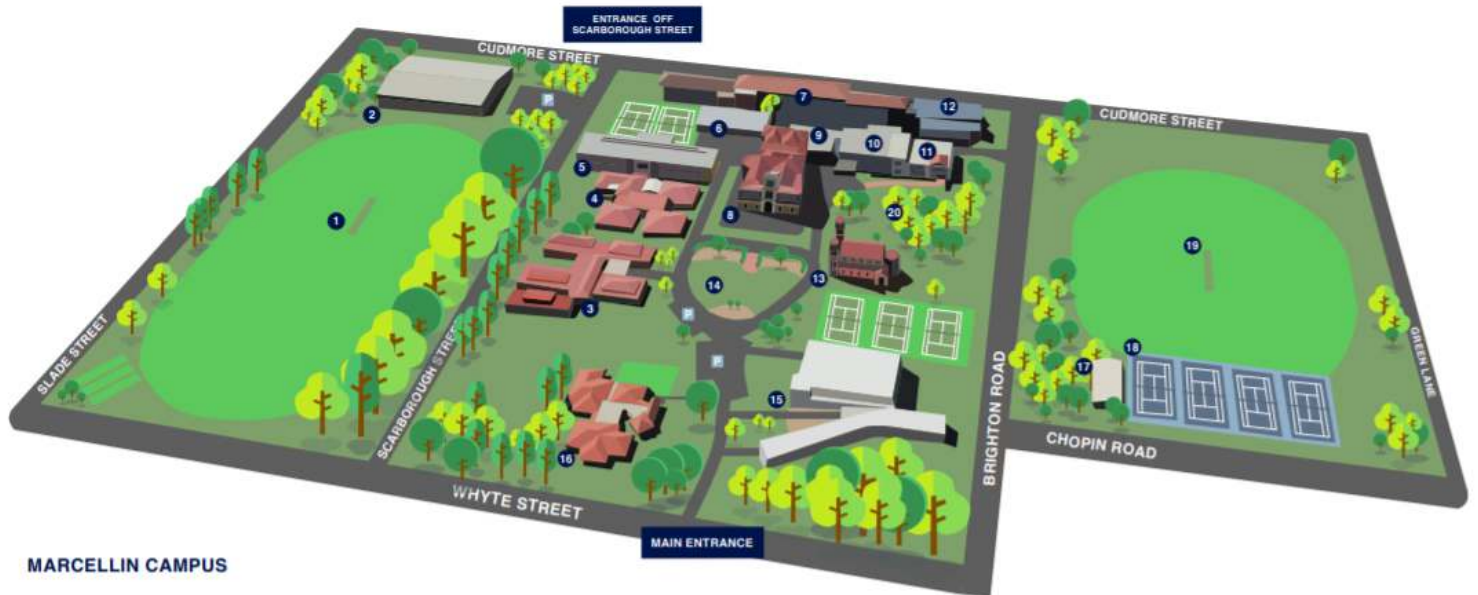

Sacred Heart College Champagnat Campus

28 Percy Avenue, Mitchell Park

CHAMPAGNAT CAMPUS

- | | |
|--|--|
| 1 Art Centre | 10 Health Care & Student Services |
| 2 Maintenance Office | 11 Marymount |
| 3 Technology Centre | 12 Marihes |
| 4 Gymnasium | 13 Good Samaritan Centre |
| 5 Marcellin Resource Centre | 14 La Valla (Food Tech) |
| 6 Rivat Science Centre | 15 Drop Off Zone & Parking |
| 7 Music Centre | 16 Main Oval (Cricket/Football/Soccer) |
| 8 Le Rosey | 17 Hearts Village |
| 9 L'Hermitage (Front Office/Reception) | 18 Tennis Courts |
| | P Parking Spaces |

Sacred Heart College
Champagnat Campus
28 Percy Avenue,
Mitchell Park,
SA, 5043
(08) 8350 2500
www.shc.sa.edu.au

Sacred Heart College Marcellin Campus

195 Brighton Road, Somerton Park

MARCELLIN CAMPUS

- | | |
|---|---|
| 1 Main Oval (Cricket/Football) | 11 Art/Design |
| 2 Br Joseph McAteer Centre | 12 Marcellin Learning Centre |
| 3 La Valla House (Girls Boarding House) | 13 Chapel |
| 4 Marian Wing (Boys Boarding House) | 14 Heart Lawn |
| 5 Br Denis Wright House (Health Care Centre, Boys Boarding, Boarder Dining) | 15 Br Stephen Debourg Performing Arts Centre |
| 6 Science Block | 16 Brother's Residence |
| 7 Champagnat Wing | 17 Change Rooms (Brighton Road) |
| 8 Parings Hall (Reception) | 18 Netball/Tennis Courts (Brighton Road) |
| 9 VET Office, Heads of House & Canteen | 19 Brighton Road Oval (Cricket/Football/Soccer) |
| 10 Library/Technology | 20 Walter Park |
| | P Parking Spaces |