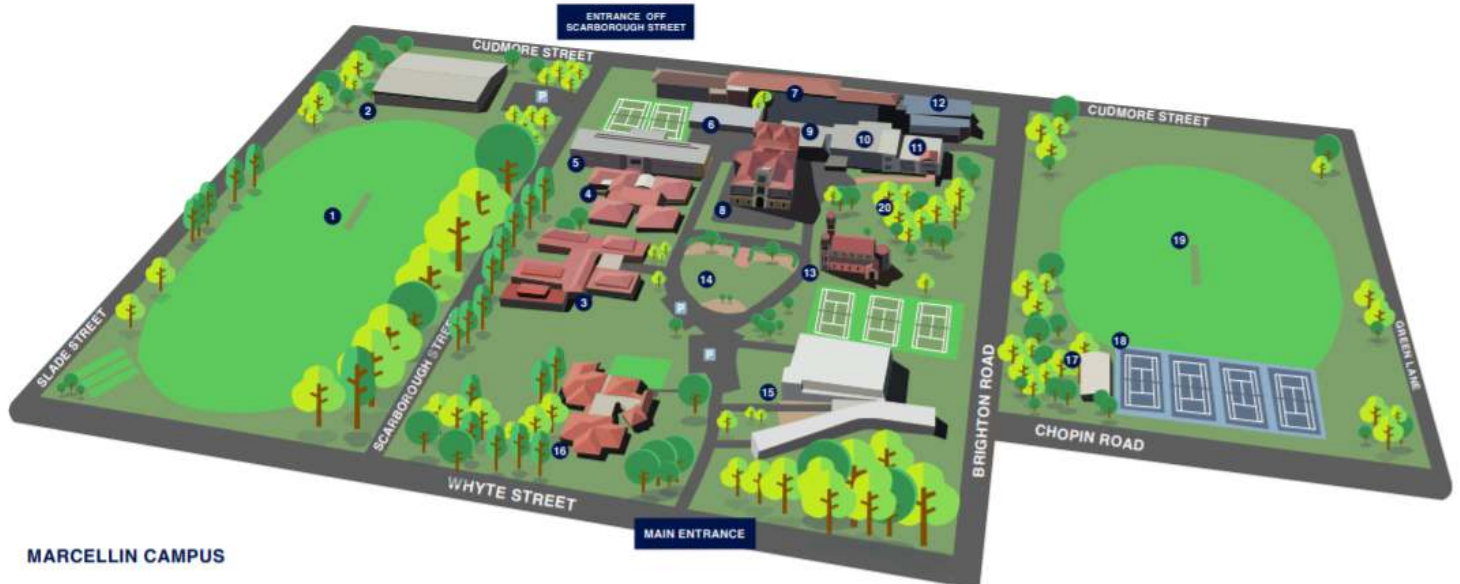

Mixed Table Tennis

Team	Opponent	Venue	Date	Time	Result
Middle B	Rostrevor College	Rostrevor College Callan Hall	11/09	4:15pm	
Middle C	BYE		11/09	BYE	

Girls Australian Rules Football

Team	Opponent	Venue	Date	Time	Result
16-a-side	St Peters Girls	SHC Champagnat	11/09	4:00pm	
9-a-side SHC 1	SHC 2	Mitchell Park Oval	09/09	4:10pm	
9-a-side SHC 2	SHC 1	Mitchell Park Oval	09/09	4:10pm	

Sacred Heart College Champagnat Campus

28 Percy Avenue, Mitchell Park

CHAMPAGNAT CAMPUS

- | | |
|--|--|
| 1 Art Centre | 10 Health Care & Student Services |
| 2 Maintenance Office | 11 Marymount |
| 3 Technology Centre | 12 Marihes |
| 4 Gymnasium | 13 Good Samaritan Centre |
| 5 Marcellin Resource Centre | 14 La Valla (Food Tech) |
| 6 Rivat Science Centre | 15 Drop Off Zone & Parking |
| 7 Music Centre | 16 Main Oval (Cricket/Football/Soccer) |
| 8 Le Rosey | 17 Hearts Village |
| 9 L'Hermitage (Front Office/Reception) | 18 Tennis Courts |
| | P Parking Spaces |

Sacred Heart College
Champagnat Campus
28 Percy Avenue,
Mitchell Park,
SA, 5043
(08) 8350 2500
www.shc.sa.edu.au

Sacred Heart College Marcellin Campus

195 Brighton Road, Somerton Park

MARCELLIN CAMPUS

- | | |
|---|---|
| 1 Main Oval (Cricket/Football) | 13 Art/Design |
| 2 Br Joseph McAteer Centre | 14 Marcellin Learning Centre |
| 3 La Valla House (Girls Boarding House) | 15 Chapel |
| 4 Marian Wing (Boys Boarding House) | 16 Heart Lawn |
| 5 Br Denis Wright House (Health Care Centre, Boys Boarding, Boarder Dining) | 17 Br Stephen Debourg Performing Arts Centre |
| 6 Science Block | 18 Brother's Residence |
| 7 Champagnat Wing | 19 Change Rooms (Brighton Road) |
| 8 Parings Hall (Reception) | 20 Netball/Tennis Courts (Brighton Road) |
| 9 VET Office, Heads of House & Canteen | 19 Brighton Road Oval (Cricket/Football/Soccer) |
| 10 Library/Technology | 20 Walter Park |
| | P Parking Spaces |