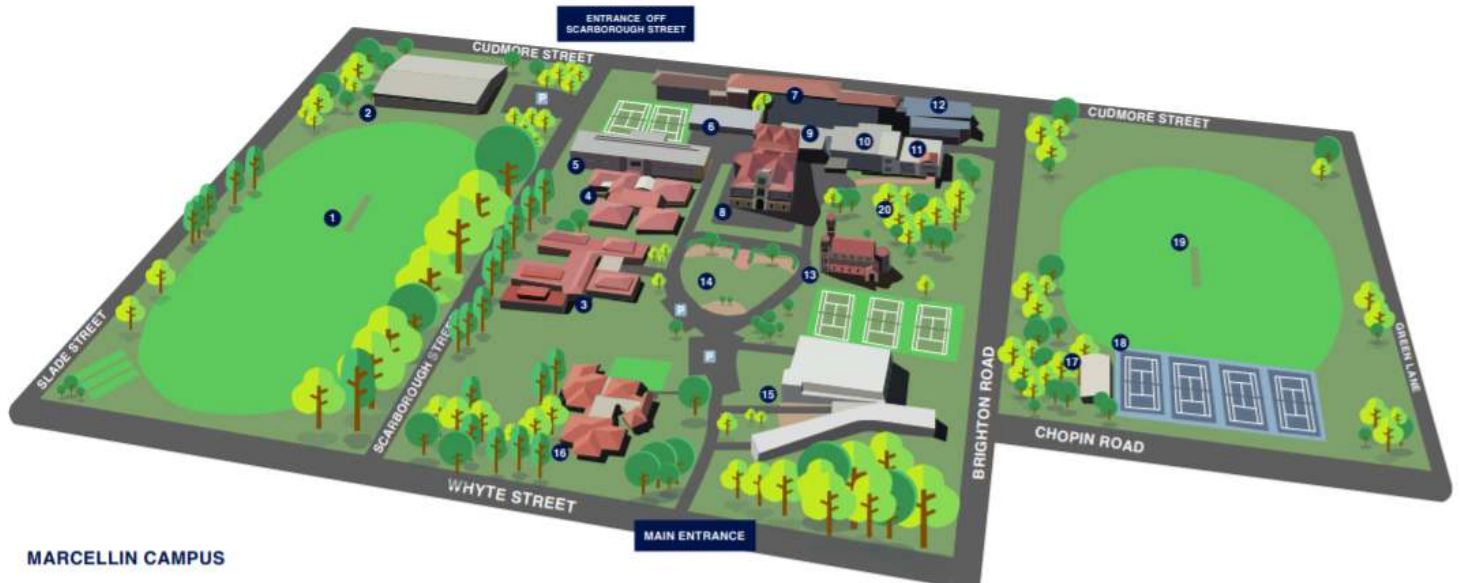

Sacred Heart College Champagnat Campus 28 Percy Avenue, Mitchell Park

CHAMPAGNAT CAMPUS

- | | |
|--|--|
| 1 Art Centre | 10 Health Care & Student Services |
| 2 Maintenance Office | 11 Marymount |
| 3 Technology Centre | 12 Marihes |
| 4 Gymnasium | 13 Good Samaritan Centre |
| 5 Marcellin Resource Centre | 14 La Valla (Food Tech) |
| 6 Rivat Science Centre | 15 Drop Off Zone & Parking |
| 7 Music Centre | 16 Main Oval (Cricket/Football/Soccer) |
| 8 Le Rosey | 17 Hearts Village |
| 9 L'Hermitage (Front Office/Reception) | 18 Tennis Courts |
| | P Parking Spaces |

Sacred Heart College
Champagnat Campus
28 Percy Avenue,
Mitchell Park,
SA, 5043
(08) 8350 2500
www.shc.sa.edu.au

Sacred Heart College Marcellin Campus 195 Brighton Road, Somerton Park

MARCELLIN CAMPUS

- | | |
|---|--|
| 1 Main Oval (Cricket/Football) | 15 Art/Design |
| 2 Br Joseph McAteer Centre | 16 Marcellin Learning Centre |
| 3 La Valla House (Girls Boarding House) | 17 Chapel |
| 4 Marian Wing (Boys Boarding House) | 18 Heart Lawn |
| 5 Br Denis Wright House (Health Care Centre, Boys Boarding, Boarder Dining) | 19 Br Stephen Debourg Performing Arts Centre |
| 6 Science Block | 20 Brother's Residence |
| 7 Champagnat Wing | 1 Change Rooms (Brighton Road) |
| 8 Parings Hall (Reception) | 2 Netball/Tennis Courts (Brighton Road) |
| 9 VET Office, Heads of House & Canteen | 3 Brighton Road Oval (Cricket/Football/Soccer) |
| 10 Library/Technology | 4 Walter Park |
| | P Parking Spaces |