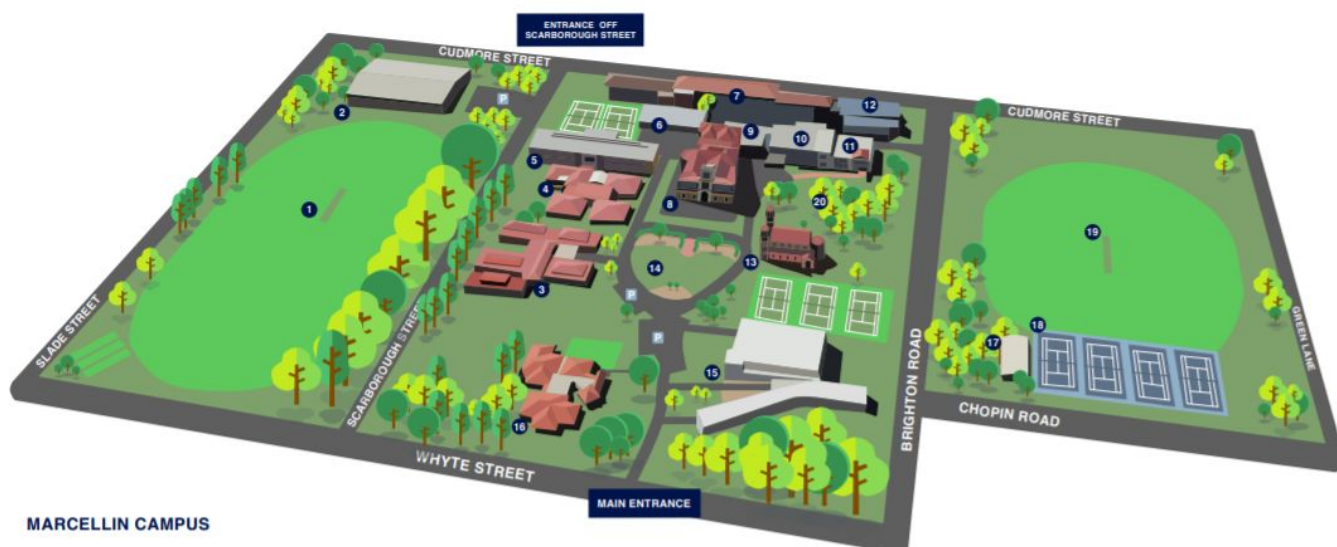

Senior 2	BYE	-	-	-	-
Senior 3	Rostrevor	Rostrevor College Purton Hall	12/9	10.40am	

Boys Rugby

Team	Opponent	Venue	Date	Time	Result
SHC U18	BYE	-	-	-	-
SHC U16	Grand Final PAC	Tregenza Oval	10/9	4.00pm	SHC (61) Defeated PAC (20)

MARCELLIN CAMPUS

- | | |
|---|--|
| <ul style="list-style-type: none"> 1 Main Oval (Cricket/Football) 2 Br Joseph McAteer Centre 3 La Valla House (Girls Boarding House) 4 Marian Wing (Boys Boarding House) 5 Br Denis Wright House (Health Care Centre, Boys Boarding, Boarder Dining) 6 Science Block 7 Champagnat Wing | <ul style="list-style-type: none"> 11 Art/Design 12 Marcellin Learning Centre 13 Chapel 14 Heart Lawn 15 Br Stephen Debourg Performing Arts Centre 16 Brother's Residence 17 Change Rooms (Brighton Road) 18 Netball/Tennis Courts (Brighton Road) |
|---|--|