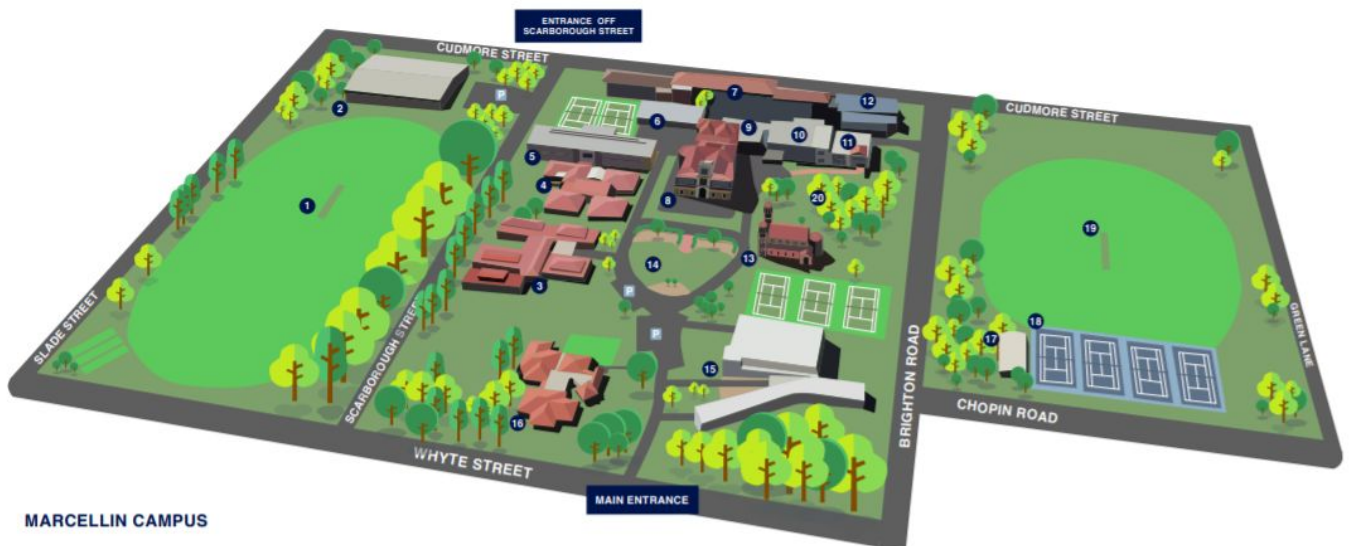

MARCELLIN CAMPUS

- | | |
|--|---|
| <ul style="list-style-type: none"> 1 Main Oval (Cricket/Football) 2 Br Joseph McAteer Centre 3 La Valla House (Girls Boarding House) 4 Marian Wing (Boys Boarding House) 5 Br Denis Wright House (Health Care Centre, Boys Boarding, Boarder Dining) 6 Science Block 7 Champagnat Wing 8 Parings Hall (Reception) 9 VET Office, Heads of House & Canteen 10 Library/Technology | <ul style="list-style-type: none"> 11 Art/Design 12 Marcellin Learning Centre 13 Chapel 14 Heart Lawn 15 Br Stephen Debourg Performing Arts Centre 16 Brother's Residence 17 Change Rooms (Brighton Road) 18 Netball/Tennis Courts (Brighton Road) 19 Brighton Road Oval (Cricket/Football/Soccer) 20 Walter Park P Parking Spaces |
|--|---|