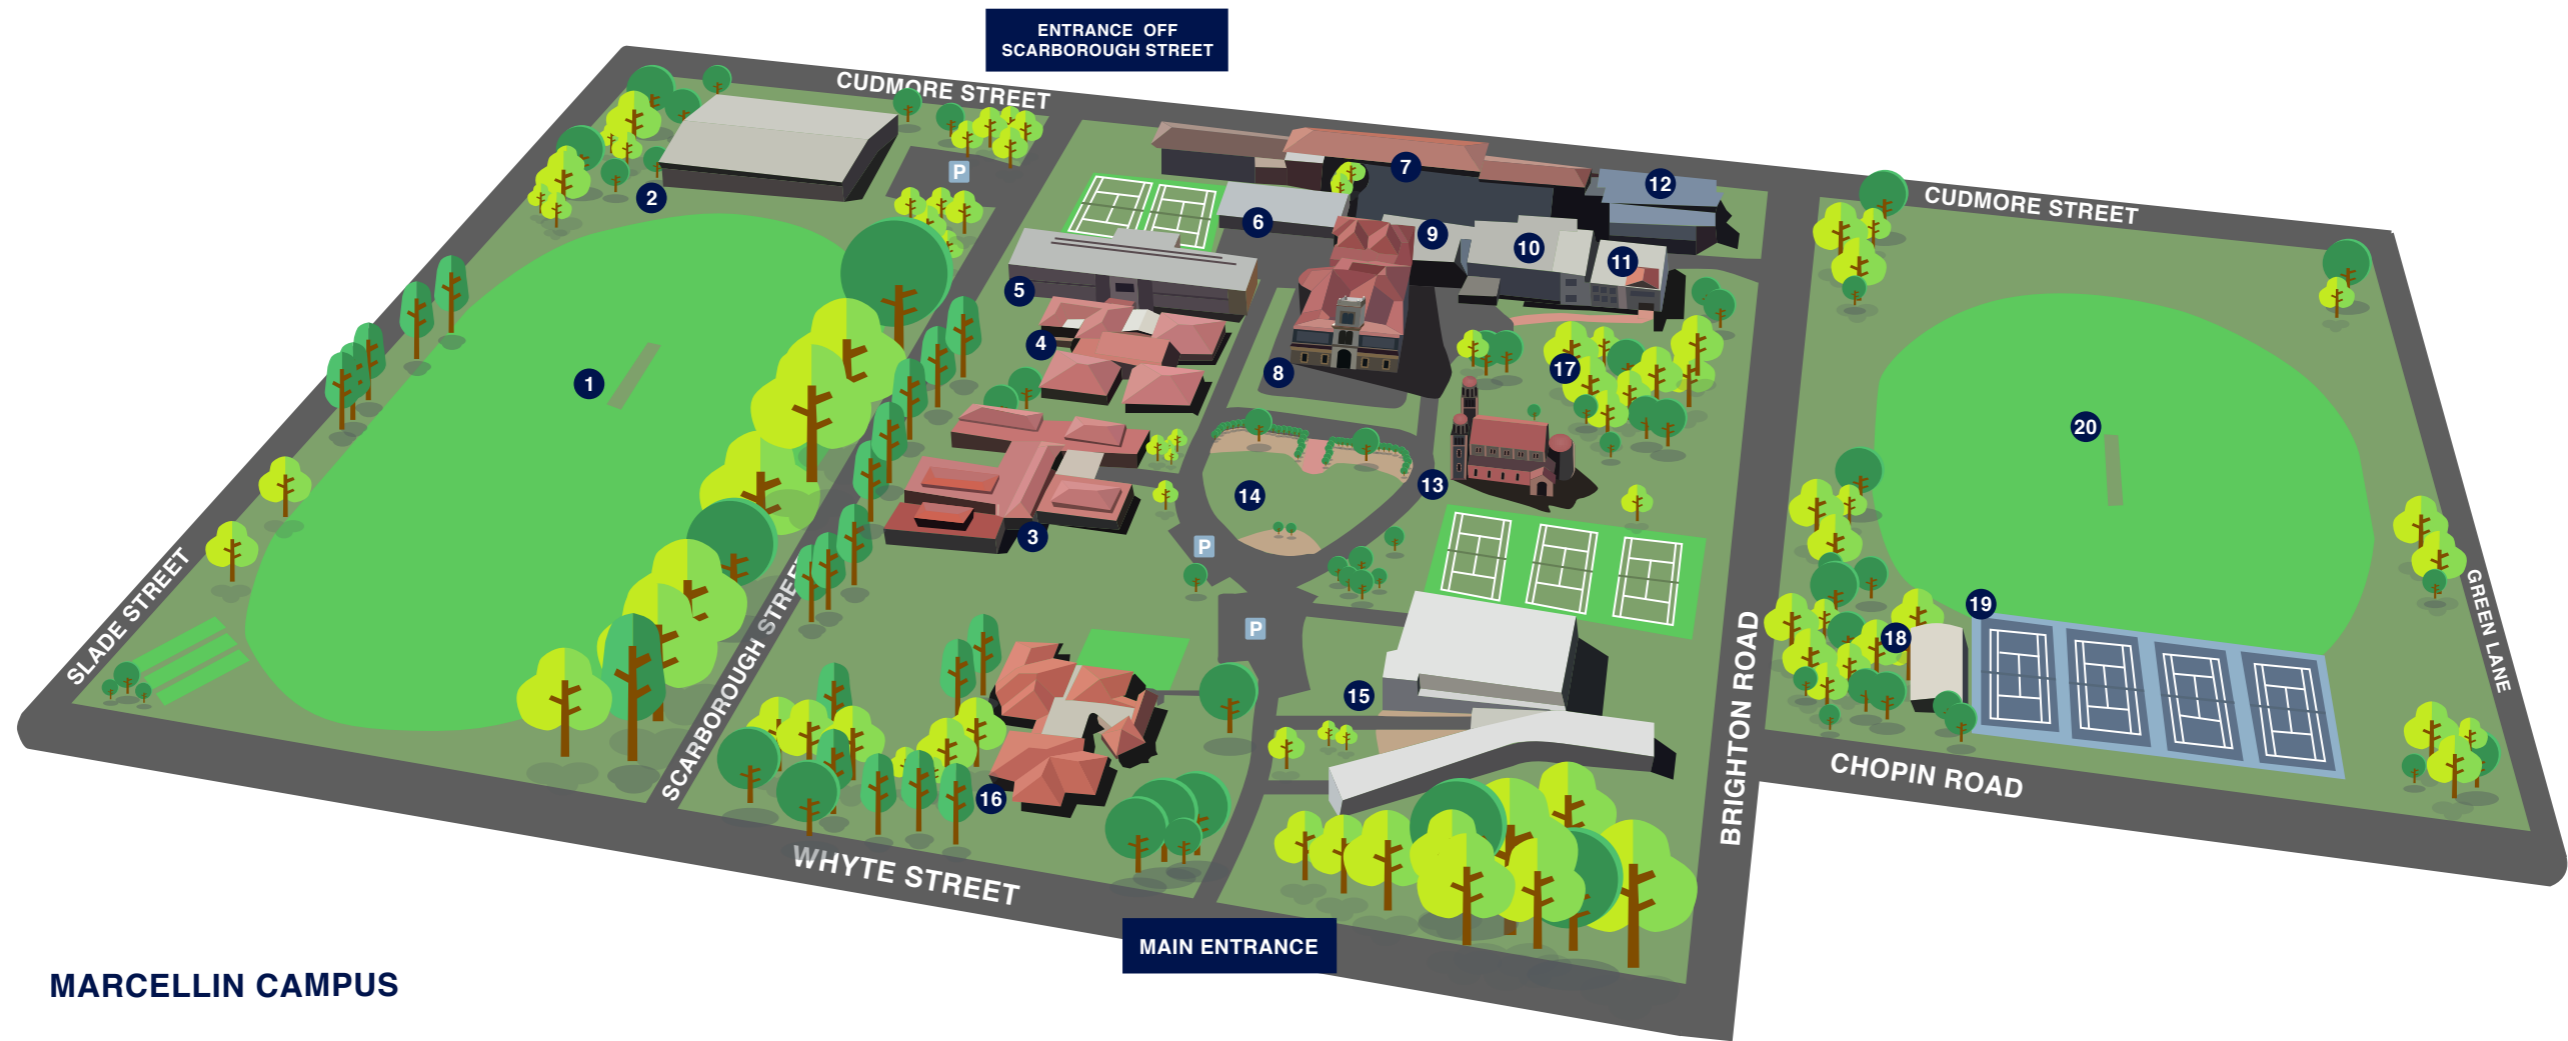

# Sacred Heart College / College Map

## Marcellin Campus, Somerton Park

### MARCELLIN CAMPUS

- |                                                                                |                                                    |
|--------------------------------------------------------------------------------|----------------------------------------------------|
| 1 Main Oval<br>(Cricket/Football)                                              | 11 Art/Design                                      |
| 2 Br Joseph McAteer Centre                                                     | 12 Marcellin Learning Centre                       |
| 3 La Valla House<br>(Girls Boarding House)                                     | 13 Chapel                                          |
| 4 Marian Wing<br>(Boys Boarding House)                                         | 14 Heart Lawn                                      |
| 5 Br Denis Wright House<br>(Health Care Centre, Boys Boarding, Boarder Dining) | 15 Br Stephen Debourg Performing Arts Centre       |
| 6 Science Block                                                                | 16 Brother's Residence                             |
| 7 Champagnat Wing                                                              | 17 Walter Park                                     |
| 8 Paringa Hall<br>(Reception)                                                  | 18 Change Rooms<br>(Brighton Road)                 |
| 9 VET Office, Heads of House & Canteen                                         | 19 Netball/Tennis Courts<br>(Brighton Road)        |
| 10 Library/Technology                                                          | 20 Brighton Road Oval<br>(Cricket/Football/Soccer) |
|                                                                                | P Parking Spaces                                   |