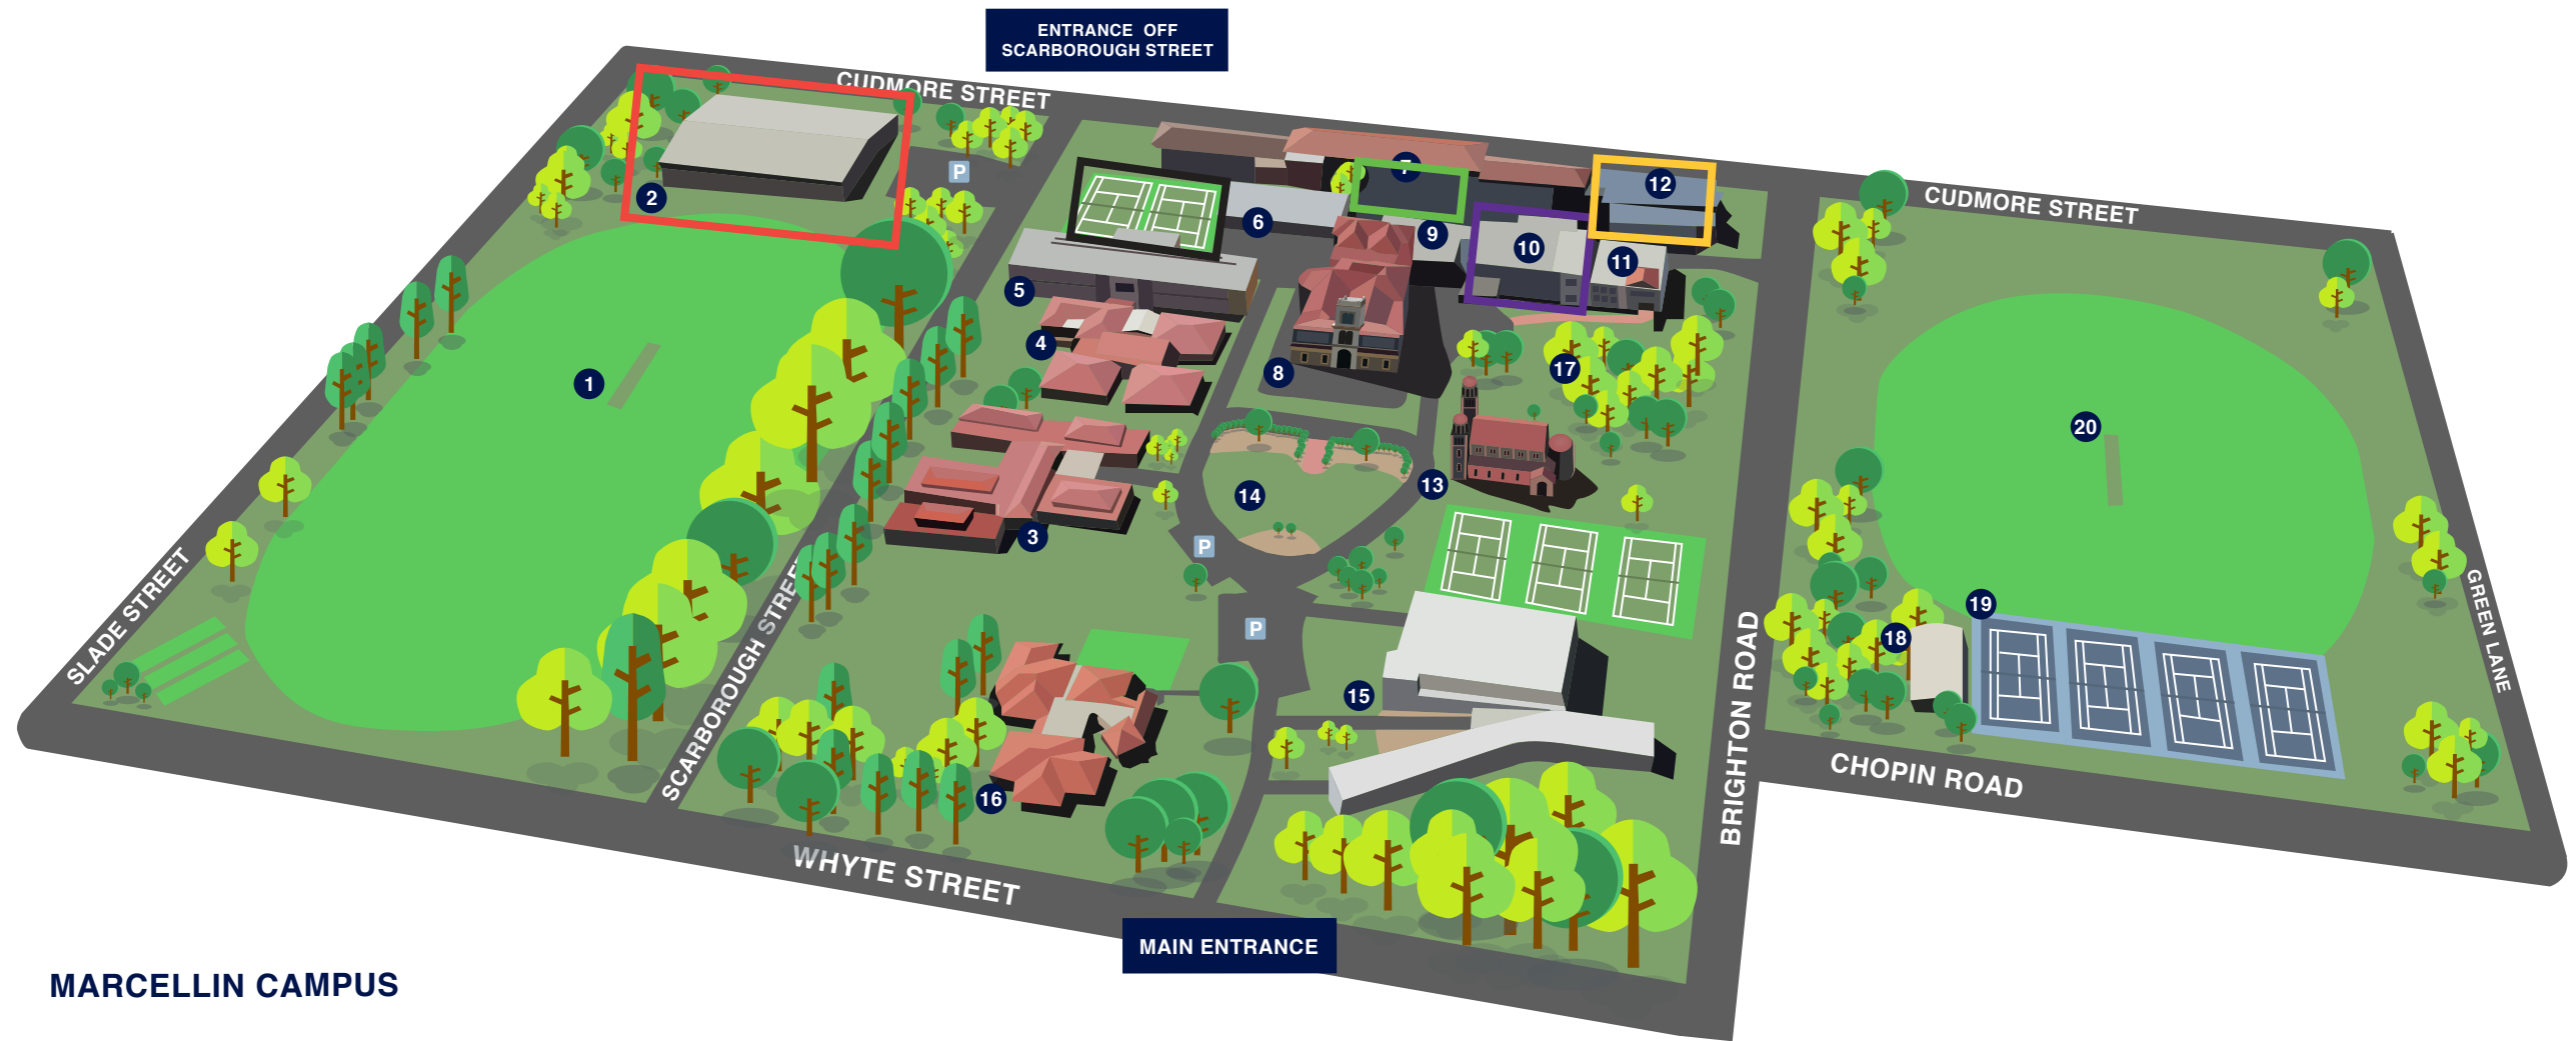

Marcellin Campus, Somerton Park

MARCELLIN CAMPUS

- | | |
|--|--|
| 1 Main Oval
(Cricket/Football) | 11 Art/Design |
| 2 Br Joseph McAteer Centre | 12 Marcellin Learning Centre |
| 3 La Valla House
(Girls Boarding House) | 13 Chapel |
| 4 Marian Wing
(Boys Boarding House) | 14 Heart Lawn |
| 5 Br Denis Wright House
(Health Care Centre, Boys Boarding, Boarder Dining) | 15 Br Stephen Debourg Performing Arts Centre |
| 6 Science Block | 16 Brother's Residence |
| 7 Champagnat Wing | 17 Walter Park |
| 8 Paringa Hall
(Reception) | 18 Change Rooms
(Brighton Road) |
| 9 VET Office, Heads of House & Canteen | 19 Netball/Tennis Courts
(Brighton Road) |
| 10 Library/Technology | 20 Brighton Road Oval
(Cricket/Football/Soccer) |
| | P Parking Spaces |

- | |
|--|
| CHANEL |
| CHAVOIN |
| FOURVIERE |
| MARIAN |
| MONTAGNE |

Sacred Heart College / Ground Level

Marcellin Campus, Somerton Park