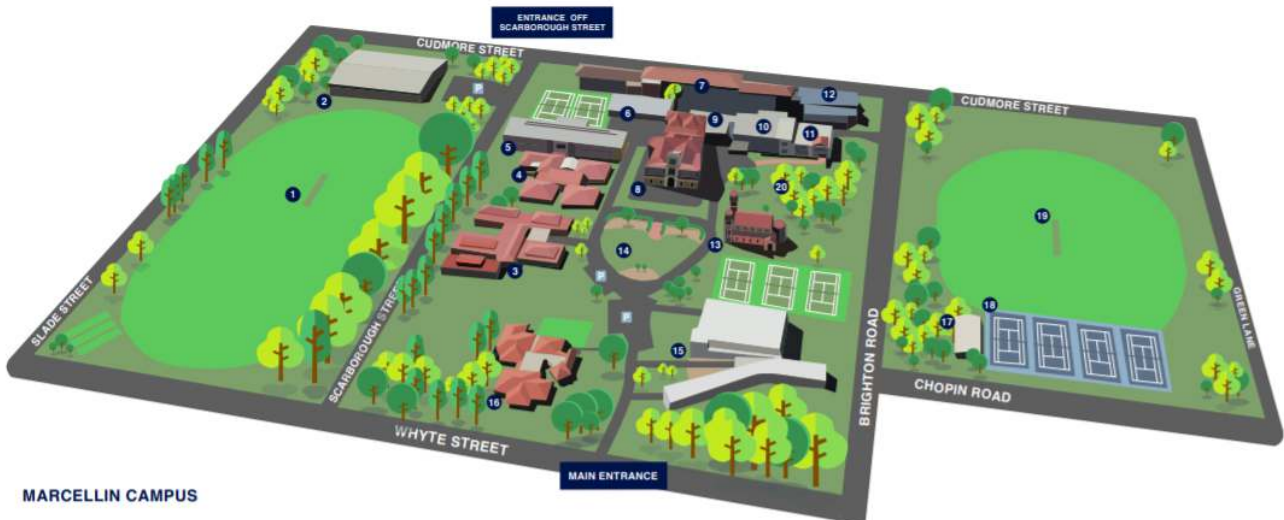

SACRED HEART COLLEGE MARCELLIN CAMPUS

195 Brighton Road, Somerton Park

MARCELLIN CAMPUS

- 1 Main Oval (Cricket/Football)
- 2 Br Joseph McAteer Centre
- 3 La Vallia House (Girls Boarding House)
- 4 Marian Wing (Boys Boarding House)
- 5 Br Denis Wright House (Health Care Centre, Boys Boarding, Boarder Dining)
- 6 Science Block
- 7 Champagnat Wing
- 8 Paringa Hall (Reception)
- 9 VET Office, Heads of House & Canteen
- 10 Library/Technology

- 11 Art/Design
- 12 Marcellin Learning Centre
- 13 Chapel
- 14 Heart Lawn
- 15 Br Stephen Debourg Performing Arts Centre
- 16 Brother's Residence
- 17 Change Rooms (Brighton Road)
- 18 Netball/Tennis Courts (Brighton Road)
- 19 Brighton Road Oval (Cricket/Football/Soccer)
- 20 Walter Park
- 21 Parking Spaces

Sacred Heart College
Marcellin Campus
195 Brighton Road,
Somerton Park,
SA, 5044
(08) 8350 2500
www.shc.sa.edu.au

[Maps for all away venues can be found here.](#)