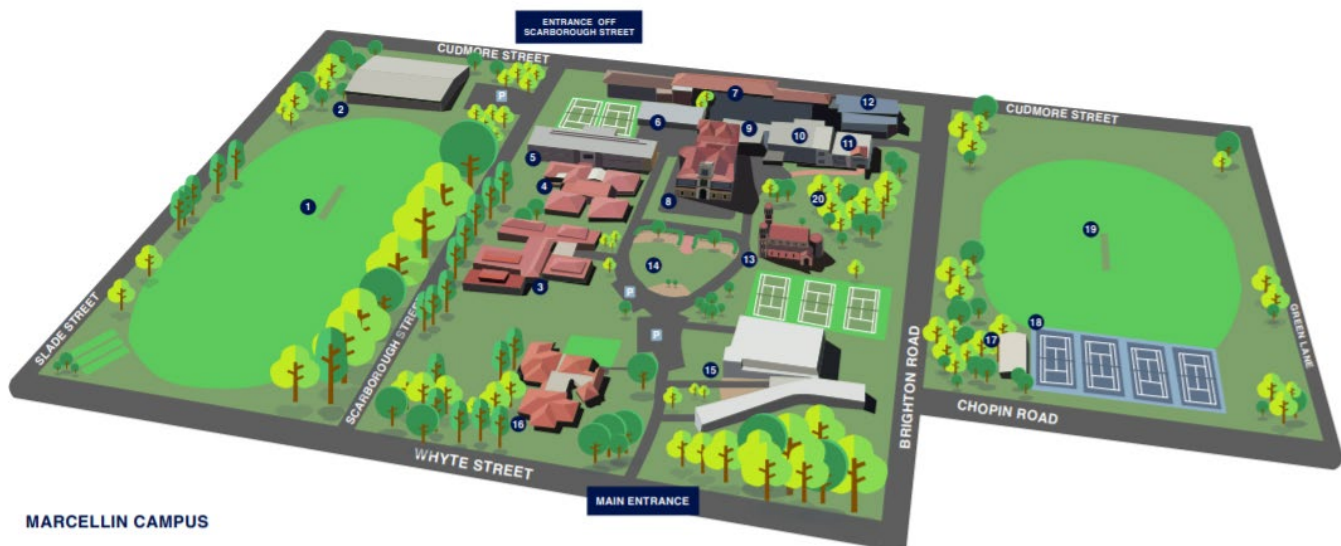

GIRLS SOCCER

TEAM	OPPONENT	VENUE	DATE	TIME	RESULT
First XI	BYE	-	-	-	-

SQUASH

TEAM	OPPONENT	VENUE	DATE	TIME	RESULT
SHC 1		Somerton Squash Centre	14/5	4.00pm	

SACRED HEART COLLEGE MARCELLIN CAMPUS

195 Brighton Road, Somerton Park