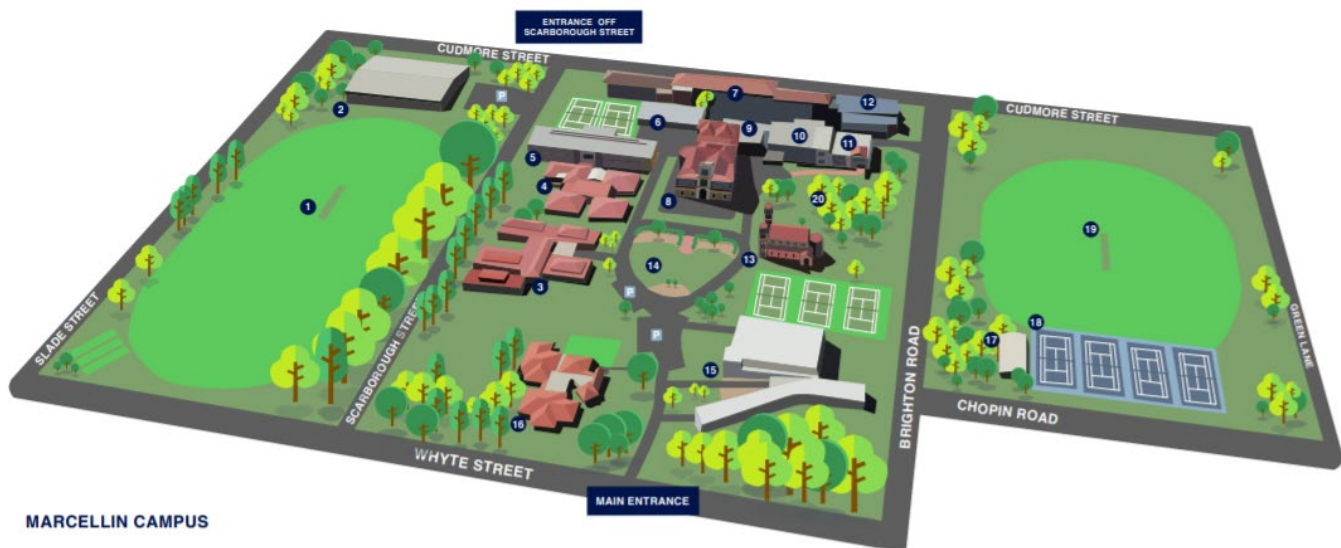

SQUASH

TEAM	OPPONENT	VENUE	DATE	TIME	RESULT
SHC 1	Round Robin Tournament	Somerton Squash Centre	18/6	4.00pm	-

SACRED HEART COLLEGE MARCELLIN CAMPUS

195 Brighton Road, Somerton Park

MARCELLIN CAMPUS

- | | |
|--|---|
| <ul style="list-style-type: none"> 1 Main Oval (Cricket/Football) 2 Br Joseph McAteer Centre 3 La Valla House (Girls Boarding House) 4 Marian Wing (Boys Boarding House) 5 Br Denis Wright House (Health Care Centre, Boys Boarding, Boarder Dining) 6 Science Block 7 Champagnat Wing 8 Parings Hall (Reception) 9 VET Office, Heads of House & Canteen 10 Library/Technology | <ul style="list-style-type: none"> 11 Art/Design 12 Marcellin Learning Centre 13 Chapel 14 Heart Lawn 15 Br Stephen Debourg Performing Arts Centre 16 Brother's Residence 17 Change Rooms (Brighton Road) 18 Netball/Tennis Courts (Brighton Road) 19 Brighton Road Oval (Cricket/Football/Soccer) 20 Walter Park P Parking Spaces |
|--|---|