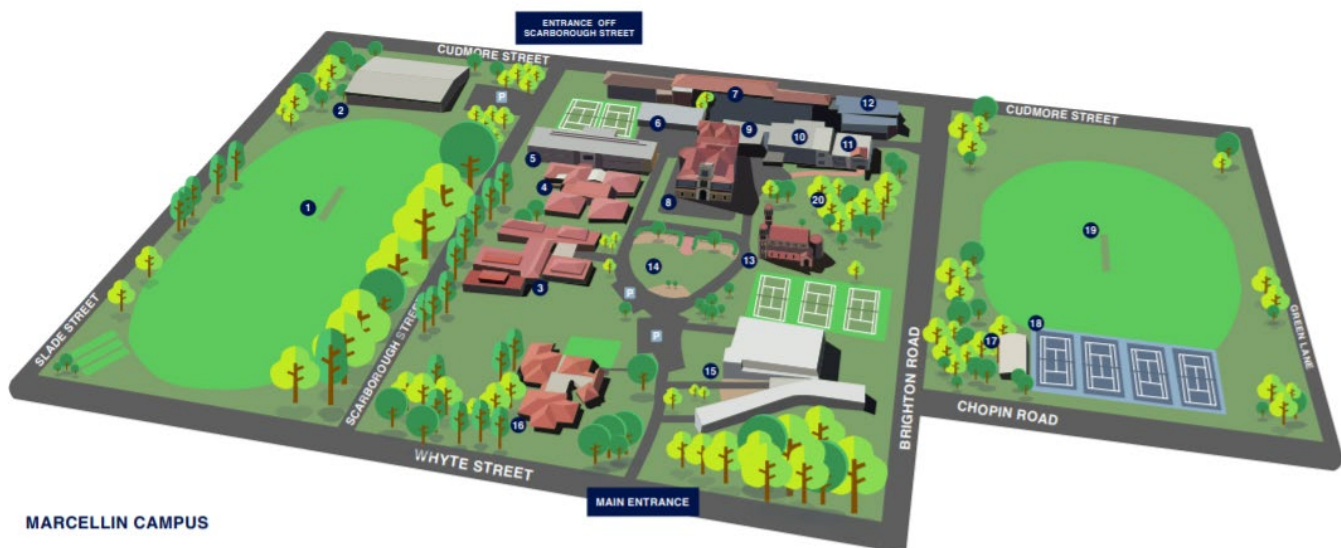

195 Brighton Road, Somerton Park

MARCELLIN CAMPUS

- 1 Main Oval (Cricket/Football)
- 2 Br Joseph McAteer Centre
- 3 La Valla House (Girls Boarding House)
- 4 Marian Wing (Boys Boarding House)
- 5 Br Denis Wright House (Health Care Centre, Boys Boarding, Boarder Dining)
- 6 Science Block
- 7 Champagnat Wing
- 8 Parings Hall (Reception)
- 9 VET Office, Heads of House & Canteen
- 10 Library/Technology
- 11 Art/Design
- 12 Marcellin Learning Centre
- 13 Chapel
- 14 Heart Lawn
- 15 Br Stephen Debourg Performing Arts Centre
- 16 Brother's Residence
- 17 Change Rooms (Brighton Road)
- 18 Netball/Tennis Courts (Brighton Road)
- 19 Brighton Road Oval (Cricket/Football/Soccer)
- 20 Walter Park
- P Parking Spaces