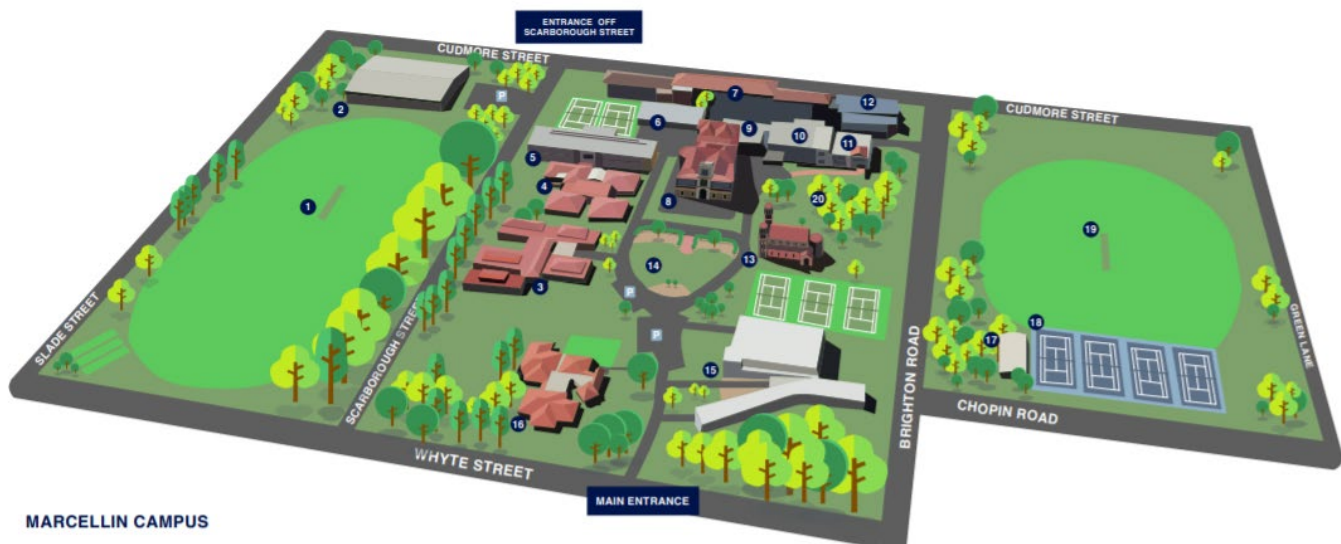

MARCELLIN CAMPUS

- 1 Main Oval (Cricket/Football)
- 2 Br Joseph McAteer Centre
- 3 La Valla House (Girls Boarding House)
- 4 Marian Wing (Boys Boarding House)
- 5 Br Denis Wright House (Health Care Centre, Boys Boarding, Boarder Dining)
- 6 Science Block
- 7 Champagnat Wing
- 8 Paringa Hall (Reception)
- 9 VET Office, Heads of House & Canteen
- 10 Library/Technology
- 11 Art/Design
- 12 Marcellin Learning Centre
- 13 Chapel
- 14 Heart Lawn
- 15 Br Stephen Debourg Performing Arts Centre
- 16 Brother's Residence
- 17 Change Rooms (Brighton Road)
- 18 Netball/Tennis Courts (Brighton Road)
- 19 Brighton Road Oval (Cricket/Football/Soccer)
- 20 Walter Park
- P Parking Spaces