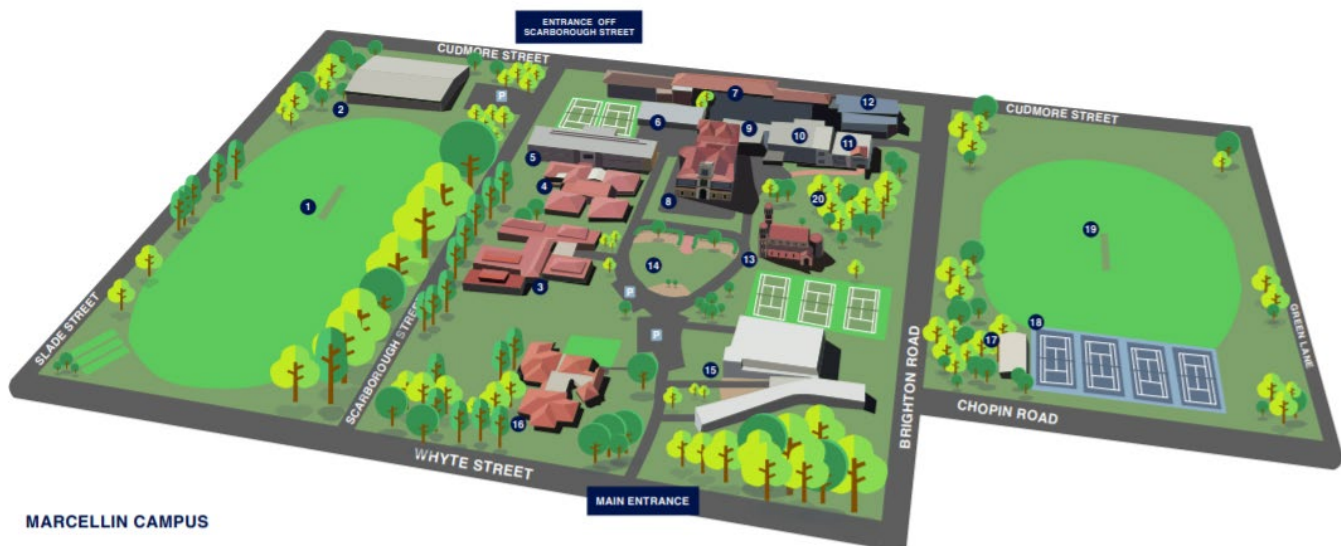

BOYS SOCCER

TEAM	OPPONENT	VENUE	DATE	TIME	RESULT
First XI	Prince Alfred College	WT Birkalla Soccer Club	2/6	4.00pm	SHC (4) Defeated PAC (3)
Second XI	Mercedes College	Sacred Heart College Brighton Road Oval	5/6	9.45am	SHC (3) Defeated Mercedes (1)

GIRLS SOCCER

TEAM	OPPONENT	VENUE	DATE	TIME	RESULT
First XI	Gleeson 1	Cabra Dominican College	5/6	8.45am	SHC (7) Defeated Gleeson (3)

SQUASH

TEAM	OPPONENT	VENUE	DATE	TIME	RESULT
SHC 1	Round Robin	Somerton Squash Centre	4/6	4.00pm	-

SACRED HEART COLLEGE MARCELLIN CAMPUS 195 Brighton Road, Somerton Park

MARCELLIN CAMPUS

- 1 Main Oval (Cricket/Football)
- 2 Br Joseph McAteer Centre
- 3 La Valla House (Girls Boarding House)
- 4 Marian Wing (Boys Boarding House)
- 5 Br Denis Wright House (Health Care Centre, Boys Boarding, Boarder Dining)
- 6 Science Block
- 7 Champagnat Wing
- 8 Parings Hall (Reception)
- 9 VET Office, Heads of House & Canteen
- 10 Library/Technology
- 11 Art/Design
- 12 Marcellin Learning Centre
- 13 Chapel
- 14 Heart Lawn
- 15 Br Stephen Debourg Performing Arts Centre
- 16 Brother's Residence
- 17 Change Rooms (Brighton Road)
- 18 Netball/Tennis Courts (Brighton Road)
- 19 Brighton Road Oval (Cricket/Football/Soccer)
- 20 Walter Park
- P Parking Spaces

Sacred Heart College
Marcellin Campus
195 Brighton Road,
Somerton Park,
SA, 5044
(08) 8350 2500
www.shc.sa.edu.au