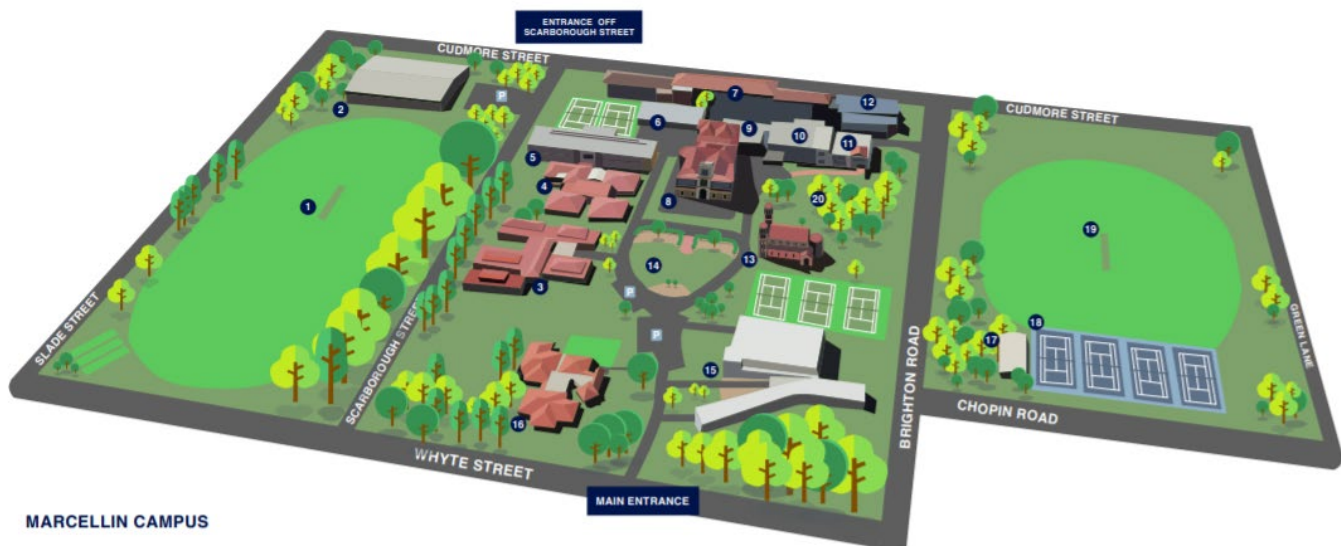

BOYS SOCCER

TEAM	OPPONENT	VENUE	DATE	TIME	RESULT
First XI	Christian Brothers College	WT Birkalla Soccer Club	26/5	4.00pm	
Second XI	Nazareth College	Nazareth College	26/5	9.45am	

GIRLS SOCCER

TEAM	OPPONENT	VENUE	DATE	TIME	RESULT
First XI	Kildare College	St Ignatius College	29/5	8.50am	

SQUASH

TEAM	OPPONENT	VENUE	DATE	TIME	RESULT
SHC 1		Somerton Squash Centre	28/5	4.00pm	

SACRED HEART COLLEGE MARCELLIN CAMPUS 195 Brighton Road, Somerton Park

MARCELLIN CAMPUS

1 Main Oval (Cricket/Football)	11 Art/Design
2 Br Joseph McAteer Centre	12 Marcellin Learning Centre
3 La Valla House (Girls Boarding House)	13 Chapel
4 Marian Wing (Boys Boarding House)	14 Heart Lawn
5 Br Denis Wright House (Health Care Centre, Boys Boarding, Boarder Dining)	15 Br Stephen Debourg Performing Arts Centre
6 Science Block	16 Brother's Residence
7 Champagnat Wing	17 Change Rooms (Brighton Road)
8 Parings Hall (Reception)	18 Netball/Tennis Courts (Brighton Road)
9 VET Office, Heads of House & Canteen	19 Brighton Road Oval (Cricket/Football/Soccer)
10 Library/Technology	20 Walter Park
	P Parking Spaces

Sacred Heart College
Marcellin Campus
195 Brighton Road,
Somerton Park,
SA, 5044
(08) 8350 2500
www.shc.sa.edu.au