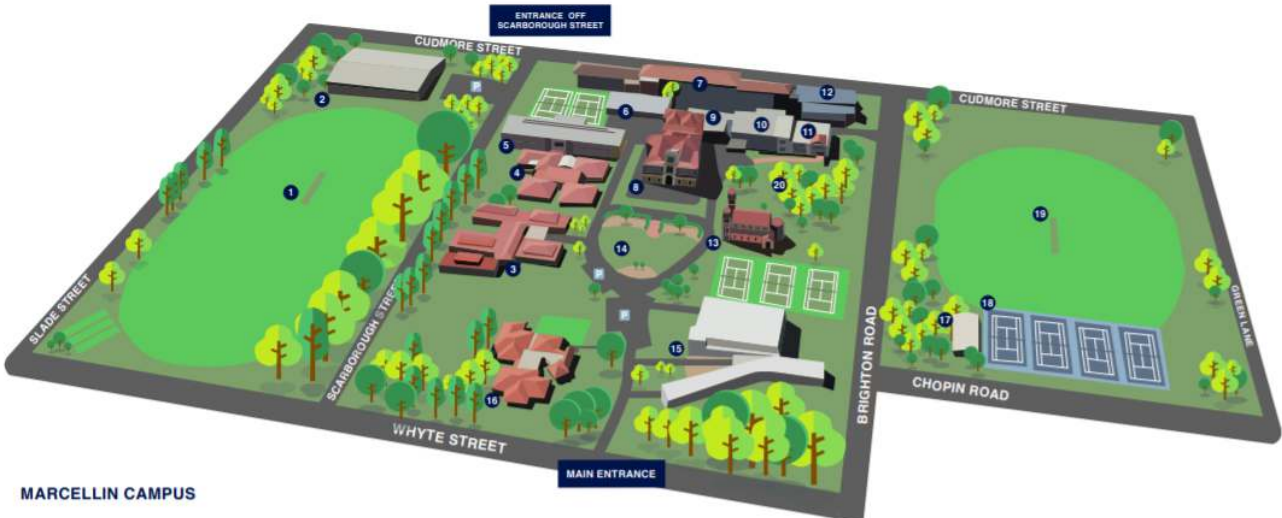

SACRED HEART COLLEGE MARCELLIN CAMPUS

195 Brighton Road, Somerton Park

MARCELLIN CAMPUS

- 1 Main Oval (Cricket/Football)
- 2 Br Joseph McAteer Centre
- 3 La Vallia House (Girls Boarding House)
- 4 Marian Wing (Boys Boarding House)
- 5 Br Denis Wright House (Health Care Centre, Boys Boarding, Boarder Dining)
- 6 Science Block
- 7 Champagnat Wing
- 8 Paringa Hall (Reception)
- 9 VET Office, Heads of House & Canteen
- 10 Library/Technology

- 11 Art/Design
- 12 Marcellin Learning Centre
- 13 Chapel
- 14 Heart Lawn
- 15 Br Stephen Debourg Performing Arts Centre
- 16 Brother's Residence
- 17 Change Rooms (Brighton Road)
- 18 Netball/Tennis Courts (Brighton Road)
- 19 Brighton Road Oval (Cricket/Football/Soccer)
- 20 Walter Park
- P Parking Spaces

Sacred Heart College
Marcellin Campus
195 Brighton Road,
Somerton Park,
SA, 5044
(08) 8350 2500
www.shc.sa.edu.au

[Maps for all away venues can be found here.](#)