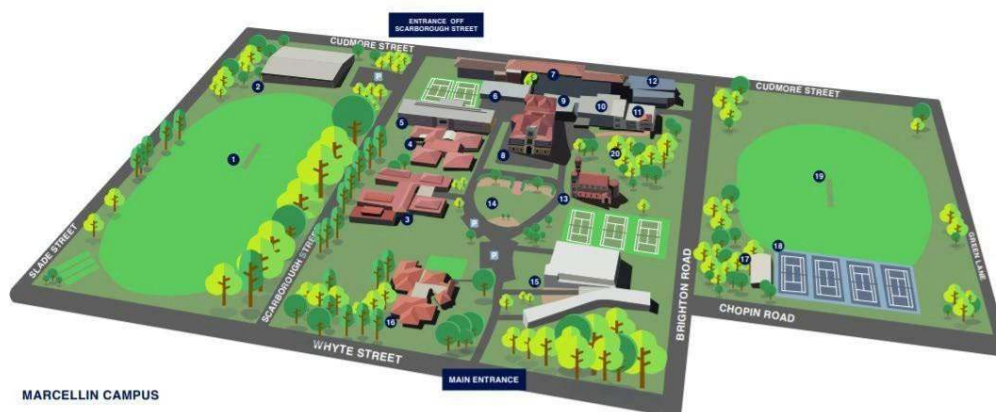

BOYS TENNIS

TEAM	OPPONENT	VENUE	DATE	TIME	RESULT
Open B	St Michael's College	St Michael's College	30/10	10.00am	

GIRLS TOUCH FOOTBALL

TEAM	OPPONENT	VENUE	DATE	TIME	RESULT
Open A	St Ignatius College	Park 17	30/10	9.00am	

BOYS VOLLEYBALL

TEAM	OPPONENT	VENUE	DATE	TIME	RESULT
Open B	St Michael's College	Sacred Heart College Br McAteer Centre	29/10	4.00pm	

GIRLS VOLLEYBALL

TEAM	OPPONENT	VENUE	DATE	TIME	RESULT
SHC 1	Mercedes College	Cabra College	30/10	8.30am	
SHC 2	St Ignatius College	St Aloysius College	30/10	9.20am	
SHC 3	SHC 4	St Aloysius College	30/10	8.30am	
SHC 4	SHC 3	St Aloysius College	30/10	8.30am	

SACRED HEART COLLEGE MARCELLIN CAMPUS

195 Brighton Road, Somerton Park

MARCELLIN CAMPUS

1 Main Oval (Cricket/Football)	11 Arts/Design
2 Br Joseph McAteer Centre	12 Marcellin Learning Centre
3 La Valla House (Girls Boarding House)	13 Chapel
4 Marian Wing (Boys Boarding House)	14 Heart Lawn
5 Br Denis Wright House (Health Care Centre, Boys Boarding, Boarder Dining)	15 Br Stephen Debourg Performing Arts Centre
6 Science Block	16 Brother's Residence
7 Champagnet Wing	17 Change Rooms (Brighton Road)
8 Parilla Hall (Reception)	18 Netball/Tennis Courts (Brighton Road)
9 VET Office, Heads of House & Canteen	19 Brighton Road Oval (Cricket/Football/Soccer)
10 Library/Technology	20 Walter Park
	21 Parking Spaces