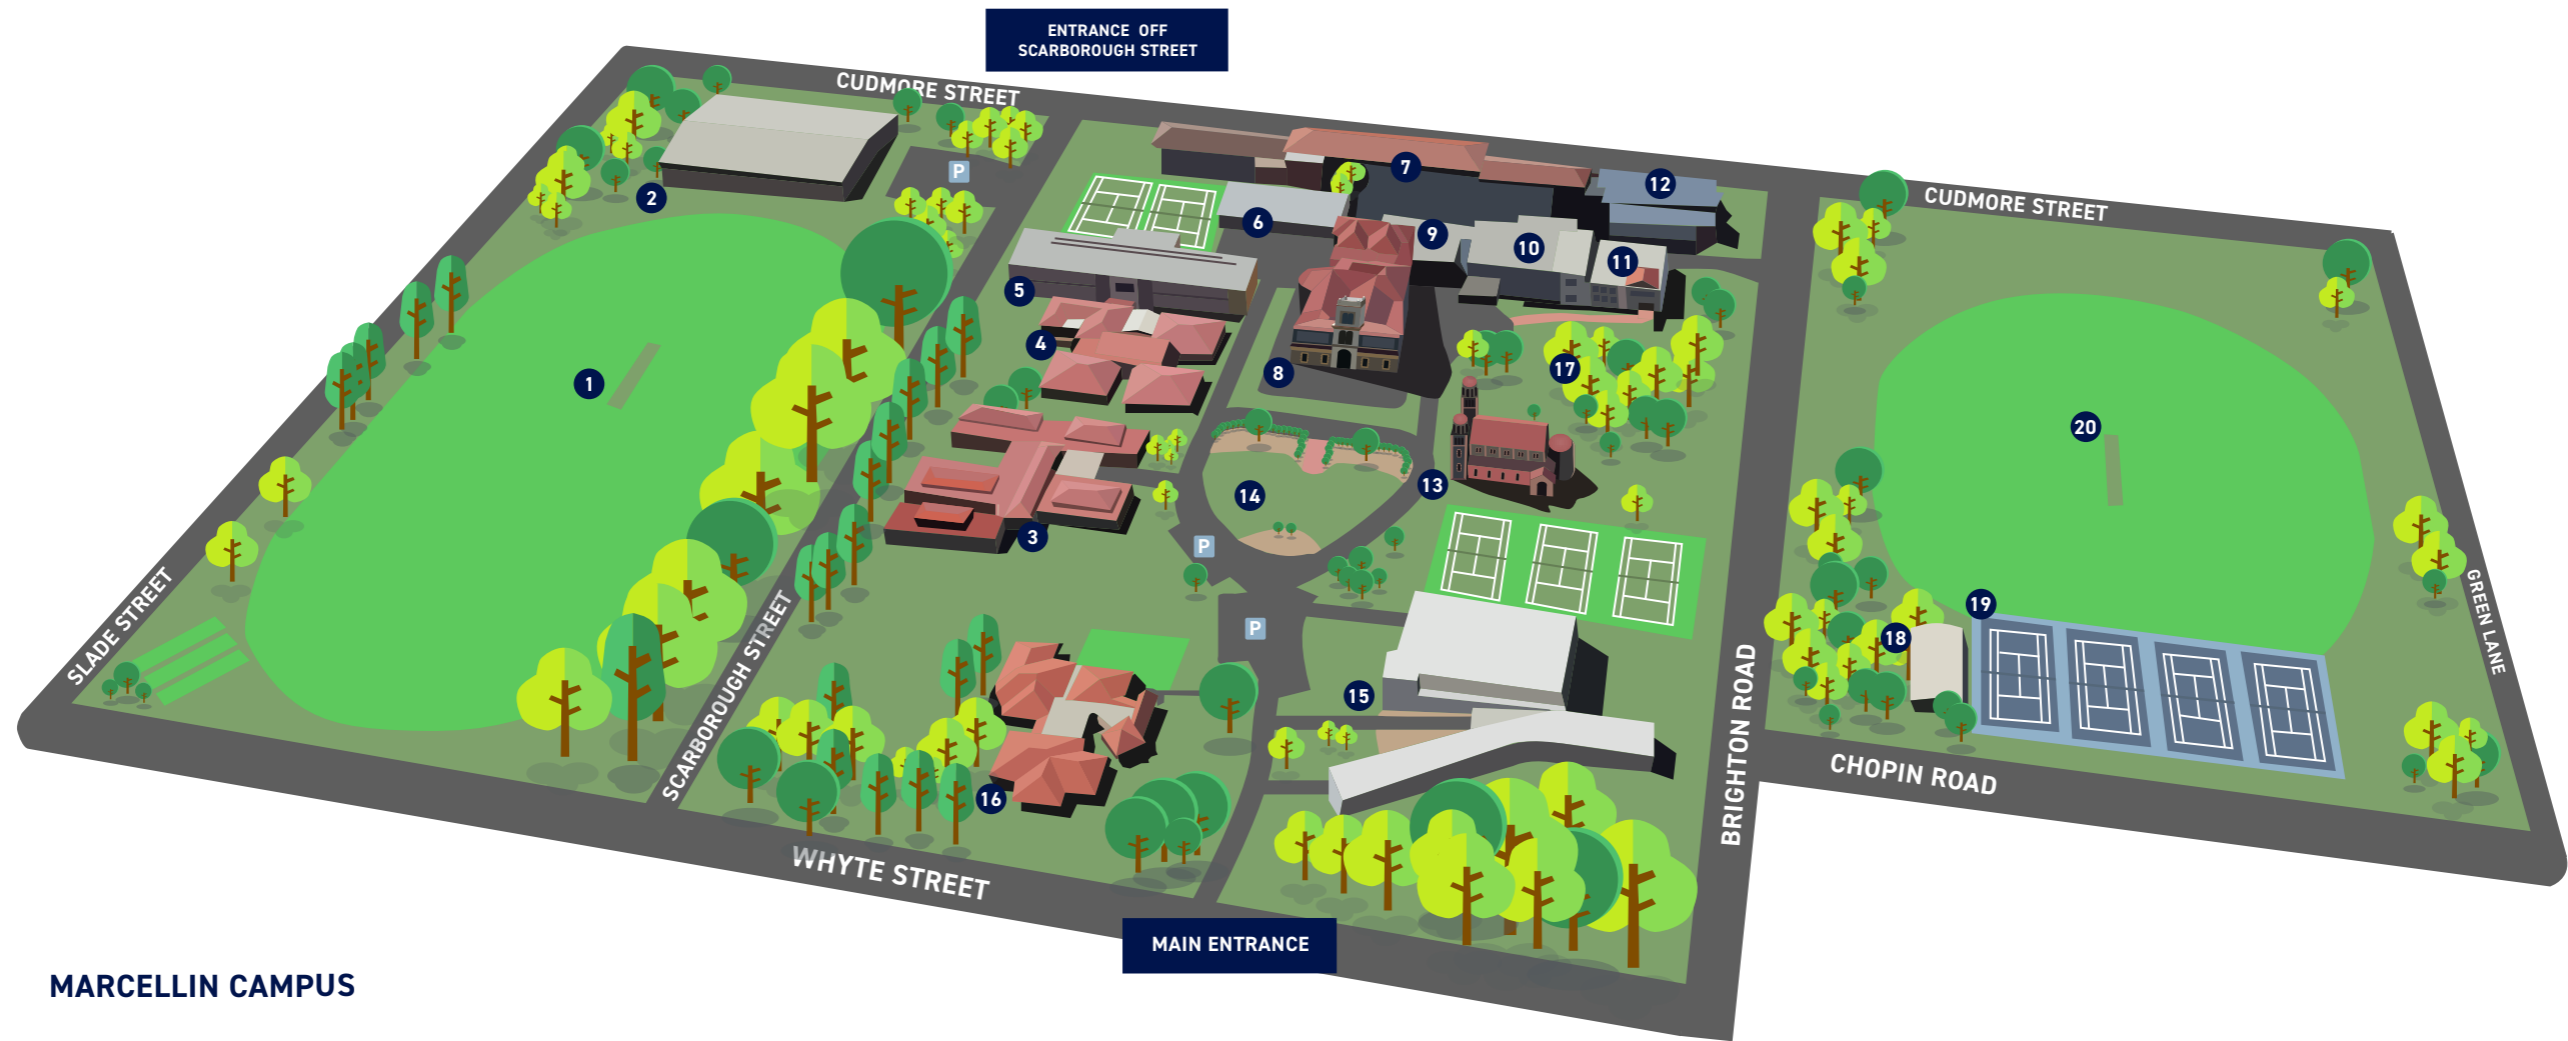

Sacred Heart College / College Map

Marcellin Campus, Somerton Park

MARCELLIN CAMPUS

- | | |
|--|--|
| 1 Main Oval
(Cricket/Football) | 11 Art/Design |
| 2 Br Joseph McAteer Centre | 12 Marcellin Learning Centre |
| 3 La Valla House
(Girls Boarding House) | 13 Chapel |
| 4 Marian Wing
(Boys Boarding House) | 14 Heart Lawn |
| 5 Br Denis Wright House
(Health Care Centre, Boys Boarding, Boarder Dining) | 15 Br Stephen Debourg Performing Arts Centre |
| 6 Science Block | 16 Brother's Residence |
| 7 Champagnat Wing
(LEC, Heads of House, Careers & VET) | 17 Walter Park |
| 8 Paringa Hall
(Reception) | 18 Change Rooms
(Brighton Road) |
| 9 SACE/Logistics Coordinator Office, Canteen & Offices | 19 Netball/Tennis Courts
(Brighton Road) |
| 10 Library/Technology | 20 Brighton Road Oval
(Cricket/Football/Soccer) |
| | P Parking Spaces |