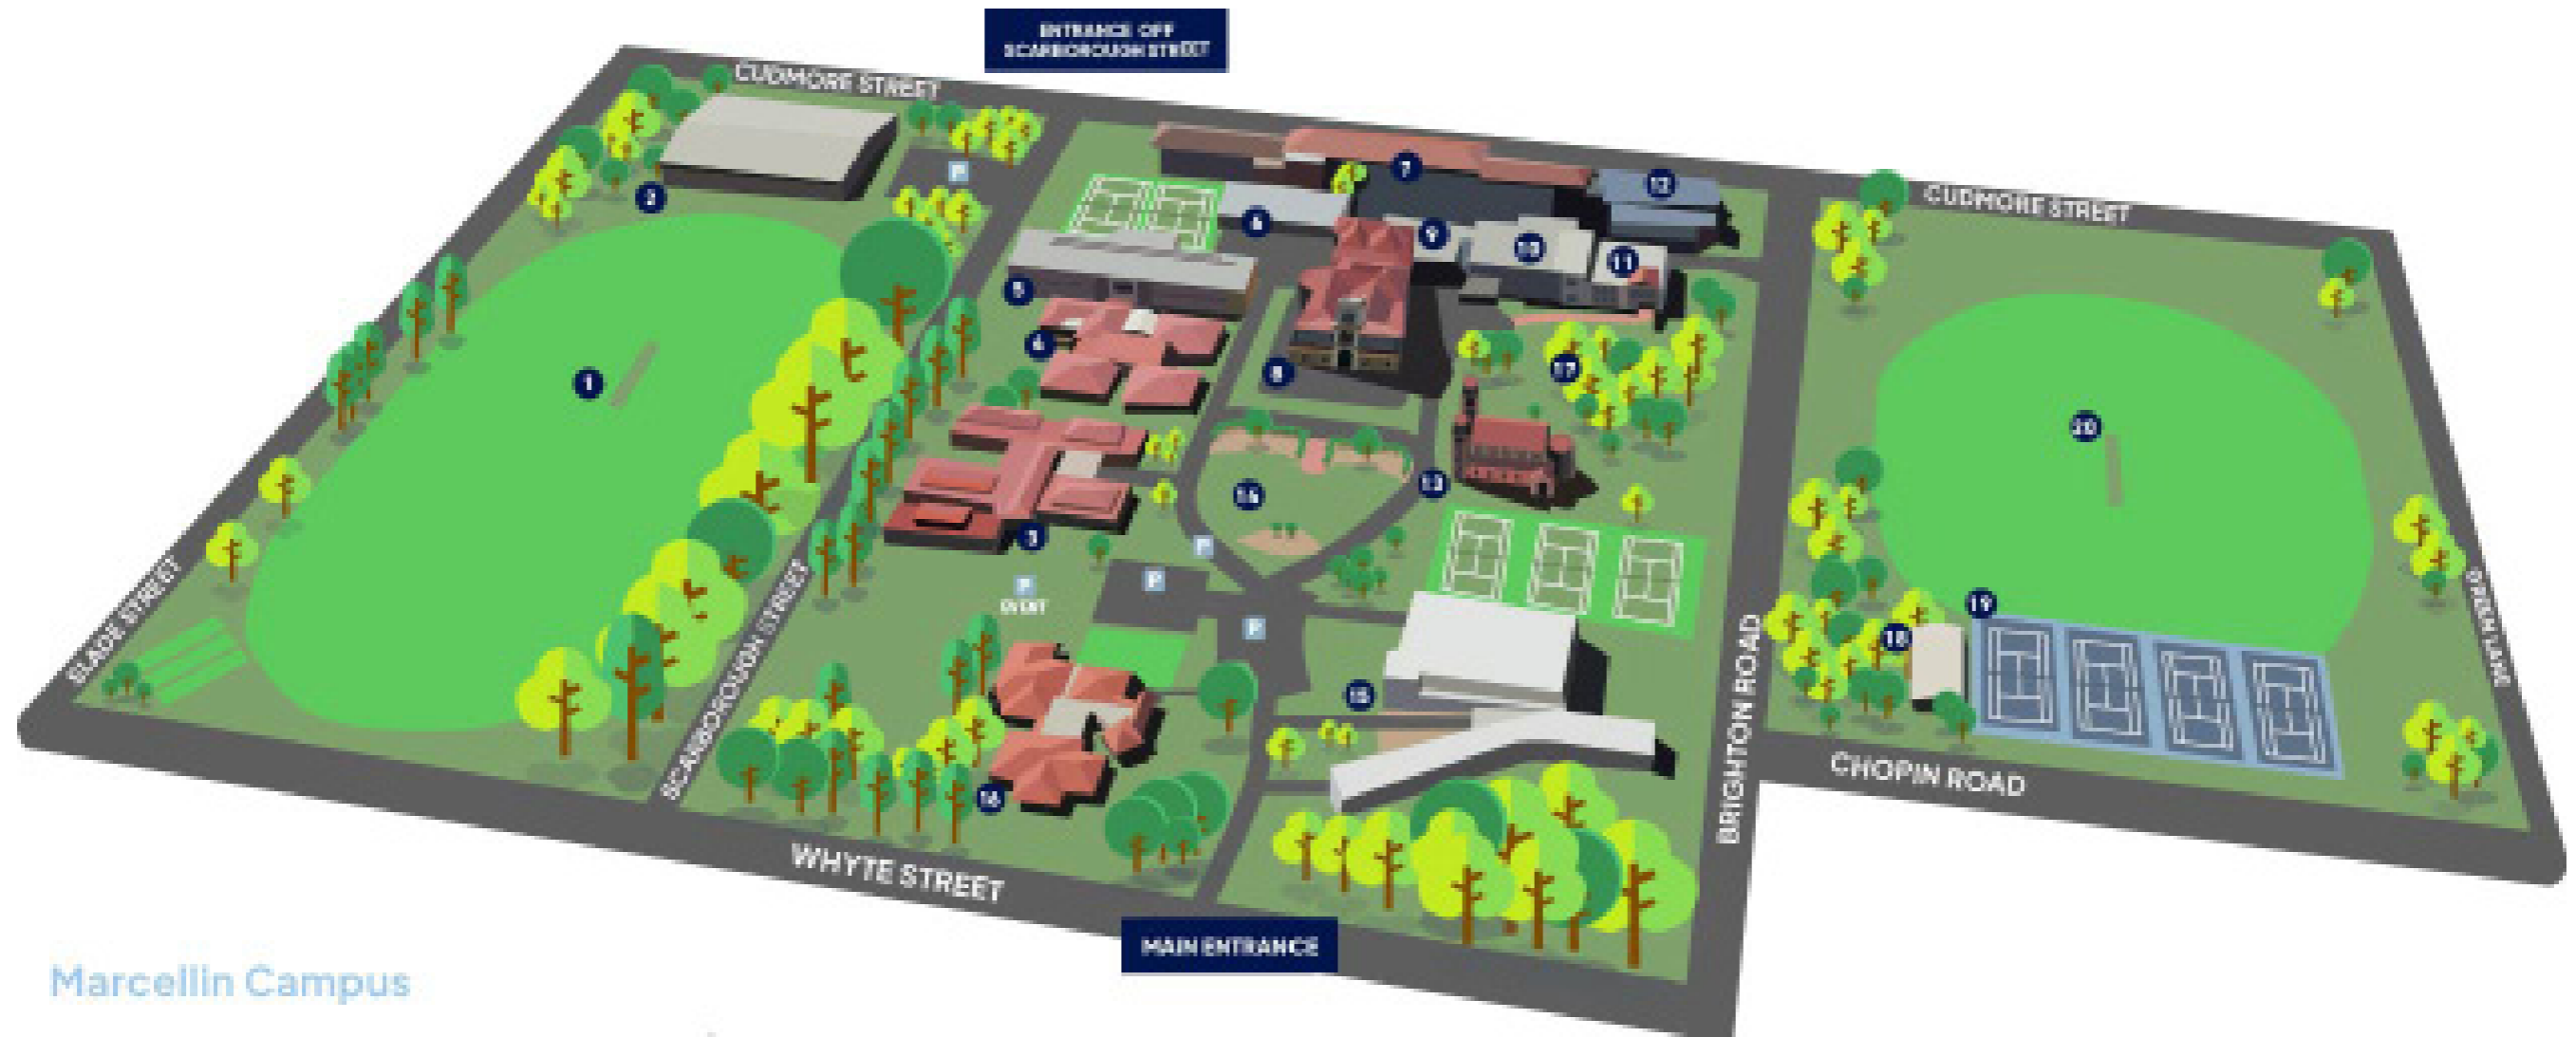

SACRED HEART
COLLEGE

Sacred Heart College Map

Marcellin Campus, Somerton Park

Marcellin Campus

- | | |
|---|--|
| 1 Main Oval
(Cricket/Football) | 11 Art/Design |
| 2 Br Joseph McAleer Centre
(Gym, Function Centre & Sport Offices) | 12 Marcellin Learning Centre |
| 3 La Villa House
(Girls Boarding House) | 13 Chapel |
| 4 Marian Wing
(Boys Boarding House) | 14 Heart Lawn |
| 5 Br Denis Wight House
(Health Care Centre, Boys Boarding, Boarder Dining) | 15 Br Stephen Debeurg Performing Arts Centre |
| 6 Science Block | 16 Brother's Residence |
| 7 Champagne Wing
(IEC, Heads of House, Careers & VET) | 17 Walter Park |
| 8 Parlour Hall
(Reception) | 18 Change Rooms
(Brighton Road) |
| 9 SACE/Logistics Coordinator Office, Canteen & Offices | 19 Netball/Tennis Courts
(Brighton Road) |
| 10 Library/Technology | 20 Brighton Road Oval
(Cricket/Football/Soccer) |
| | P Parking Spaces |