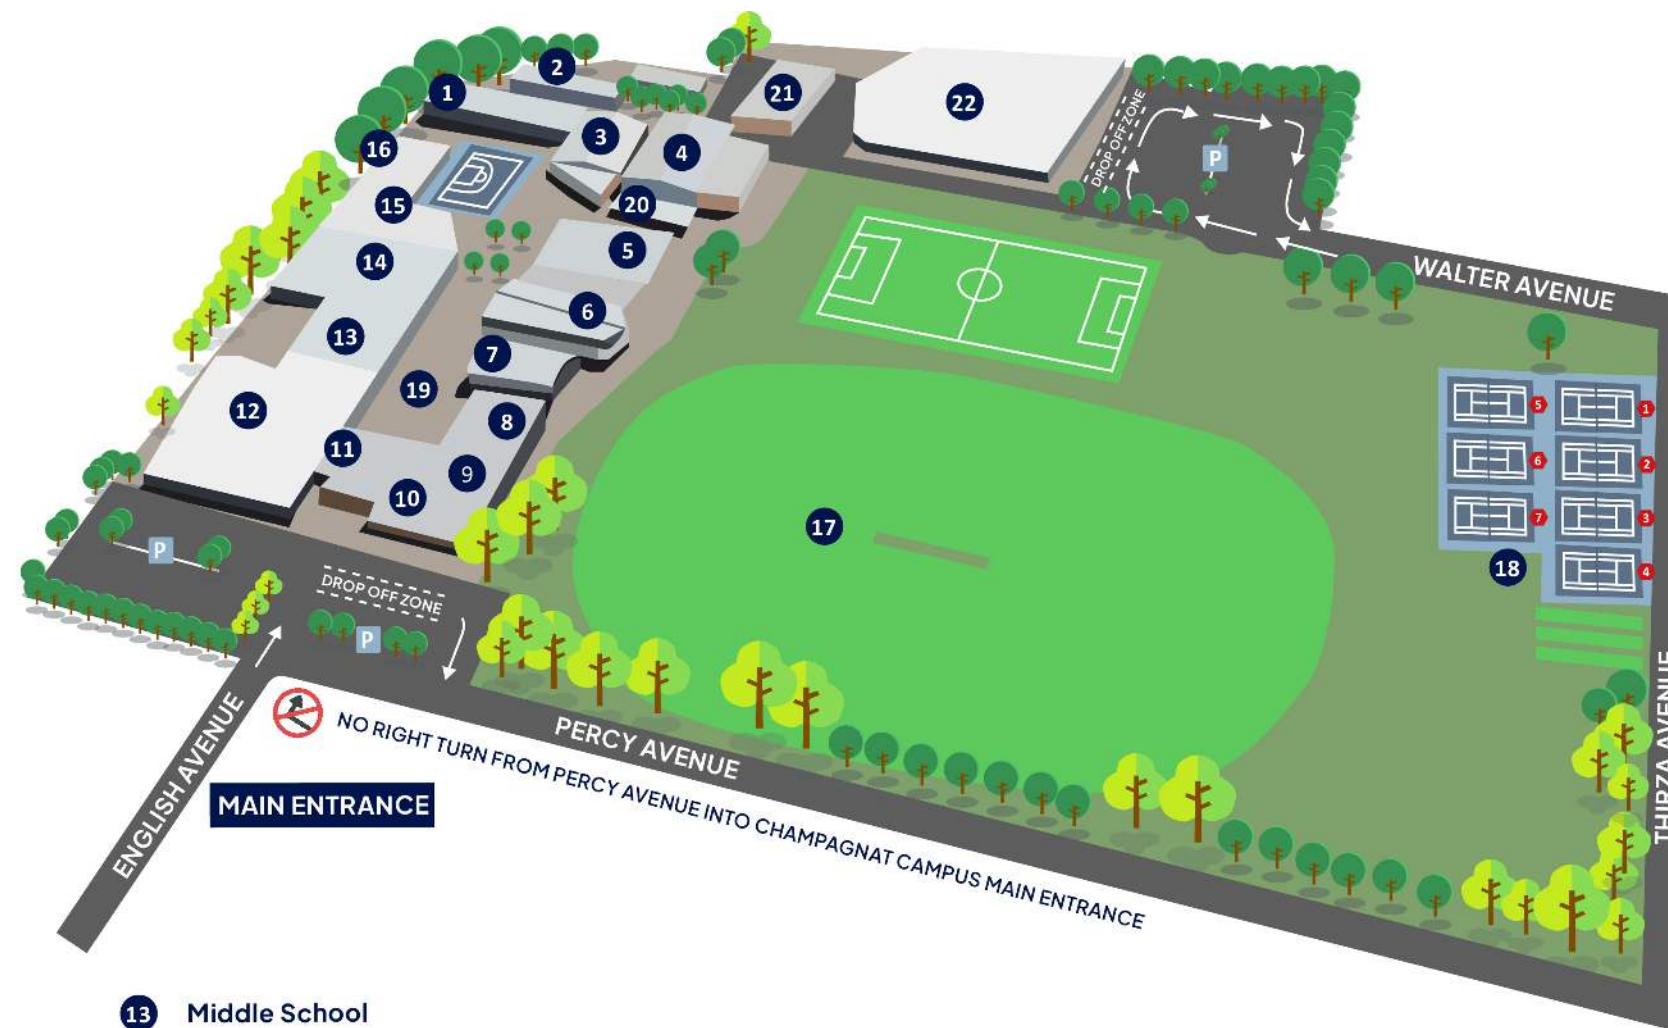

Sacred Heart College Map

Champagnat Campus, Mitchell Park

Champagnat Campus

- | | | | |
|----|--------------------------------|----|--|
| 1 | Br Nello Visual Arts Centre | 13 | Middle School |
| 2 | Maintenance Office | 14 | L'Hermitage |
| 3 | Technology Centre | 15 | Good Samaritan Centre |
| 4 | Marist Hall | 16 | La Valla Food Tech Centre |
| 5 | Champagnat Library | 17 | Main Oval
(Cricket/Football/Soccer) |
| 6 | Rivat Science Centre | 18 | Courts
(Netball/Tennis) |
| 7 | Stigwood Music Centre | 19 | The Quad |
| 8 | Kavanagh Room | 20 | Canteen |
| 9 | Staff Centre | 21 | Heart's Village |
| 10 | Front Office | 22 | St Joseph's Centre
(Marist Hall Gymnasium, Function Centre) |
| 11 | Health Care & Student Services | P | Parking Spaces |
| 12 | Marymount | | |